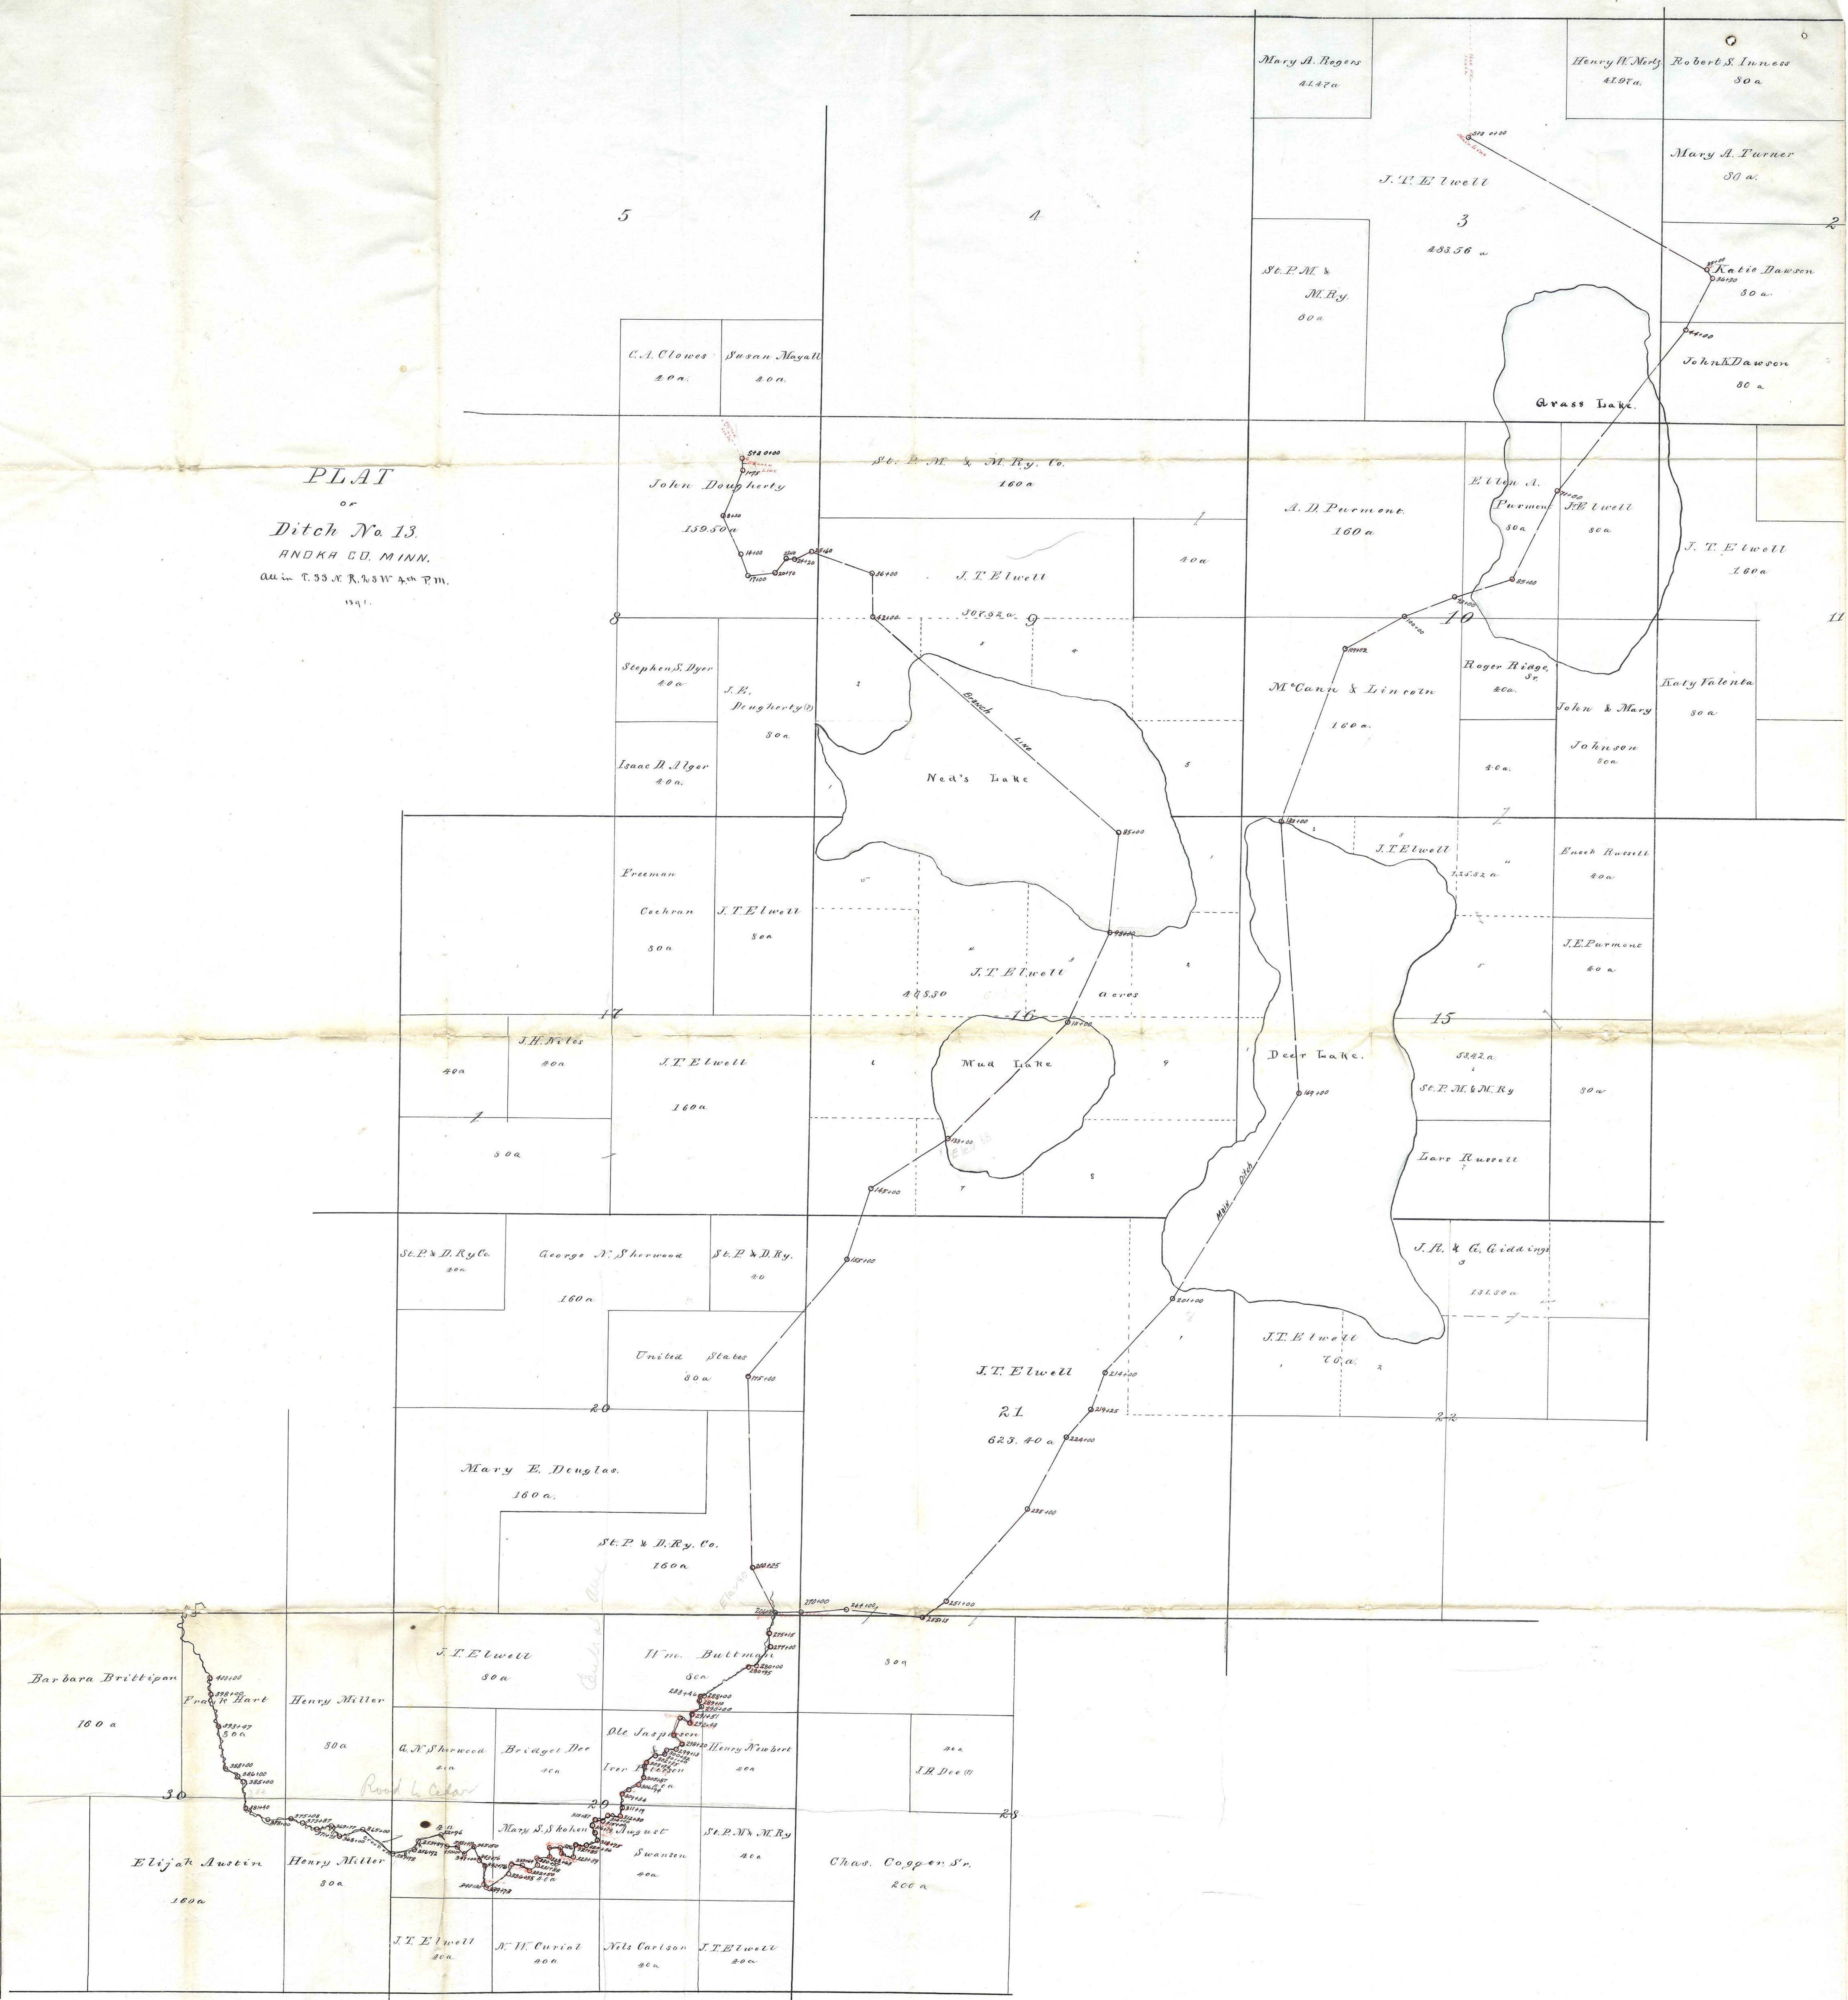

PLAT
 of
 Ditch No. 13.
 ANOKA CO. MINN.
 Containing T. 33. N. R. 23. W. 4th P.M.
 1891.

Handwritten notes:
 1891
 13