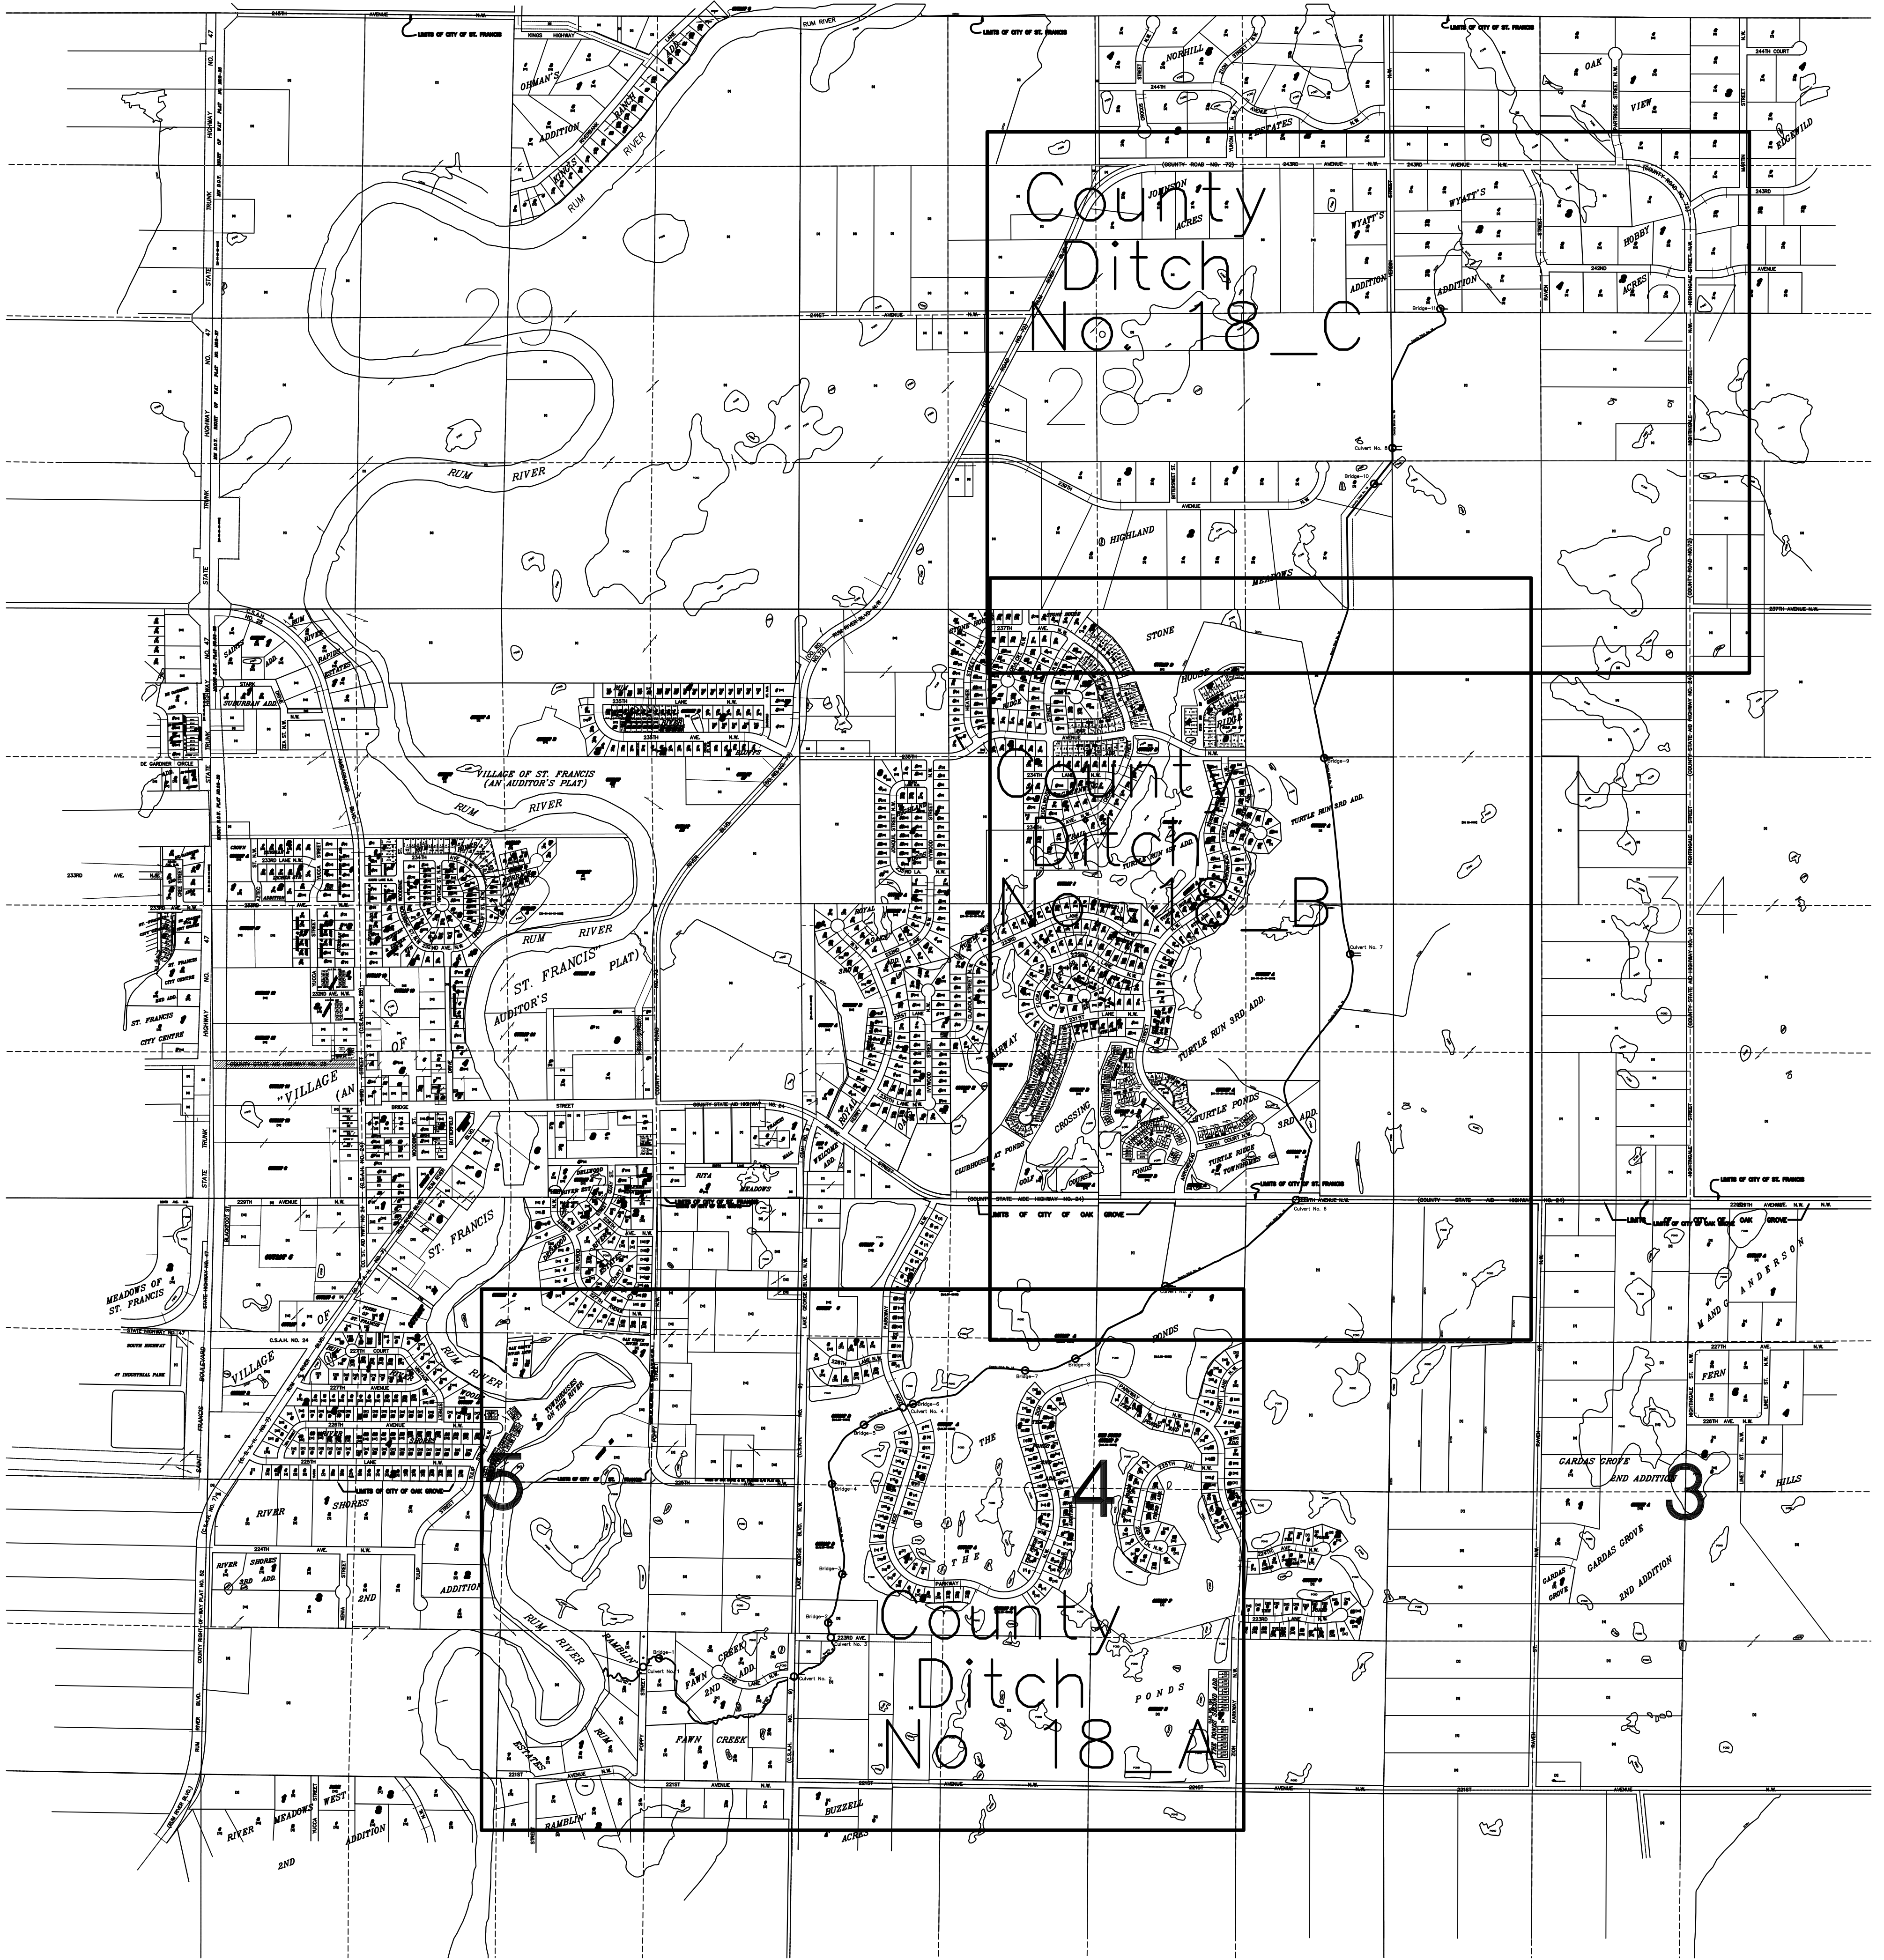

ISANTI COUNTY

ISANTI COUNTY

ISANTI COUNTY

STONE HOUSE

STONE HOUSE

TURTLE RUN 3RD ADD.

TURTLE RUN 1ST ADD.

TURTLE RUN 3RD ADD.

TURTLE PONDS

TURTLE RIDGE TOWNHOMES

LIMITS OF CITY OF ST. FRANCIS

STATE AIDE HIGHWAY NO. 24

225TH AVENUE N.W.

COUNTY STATE AID HIGHWAY

LIMITS OF CITY OF OAK GROVE

Culvert No. 6

Culvert No. 5

M

B