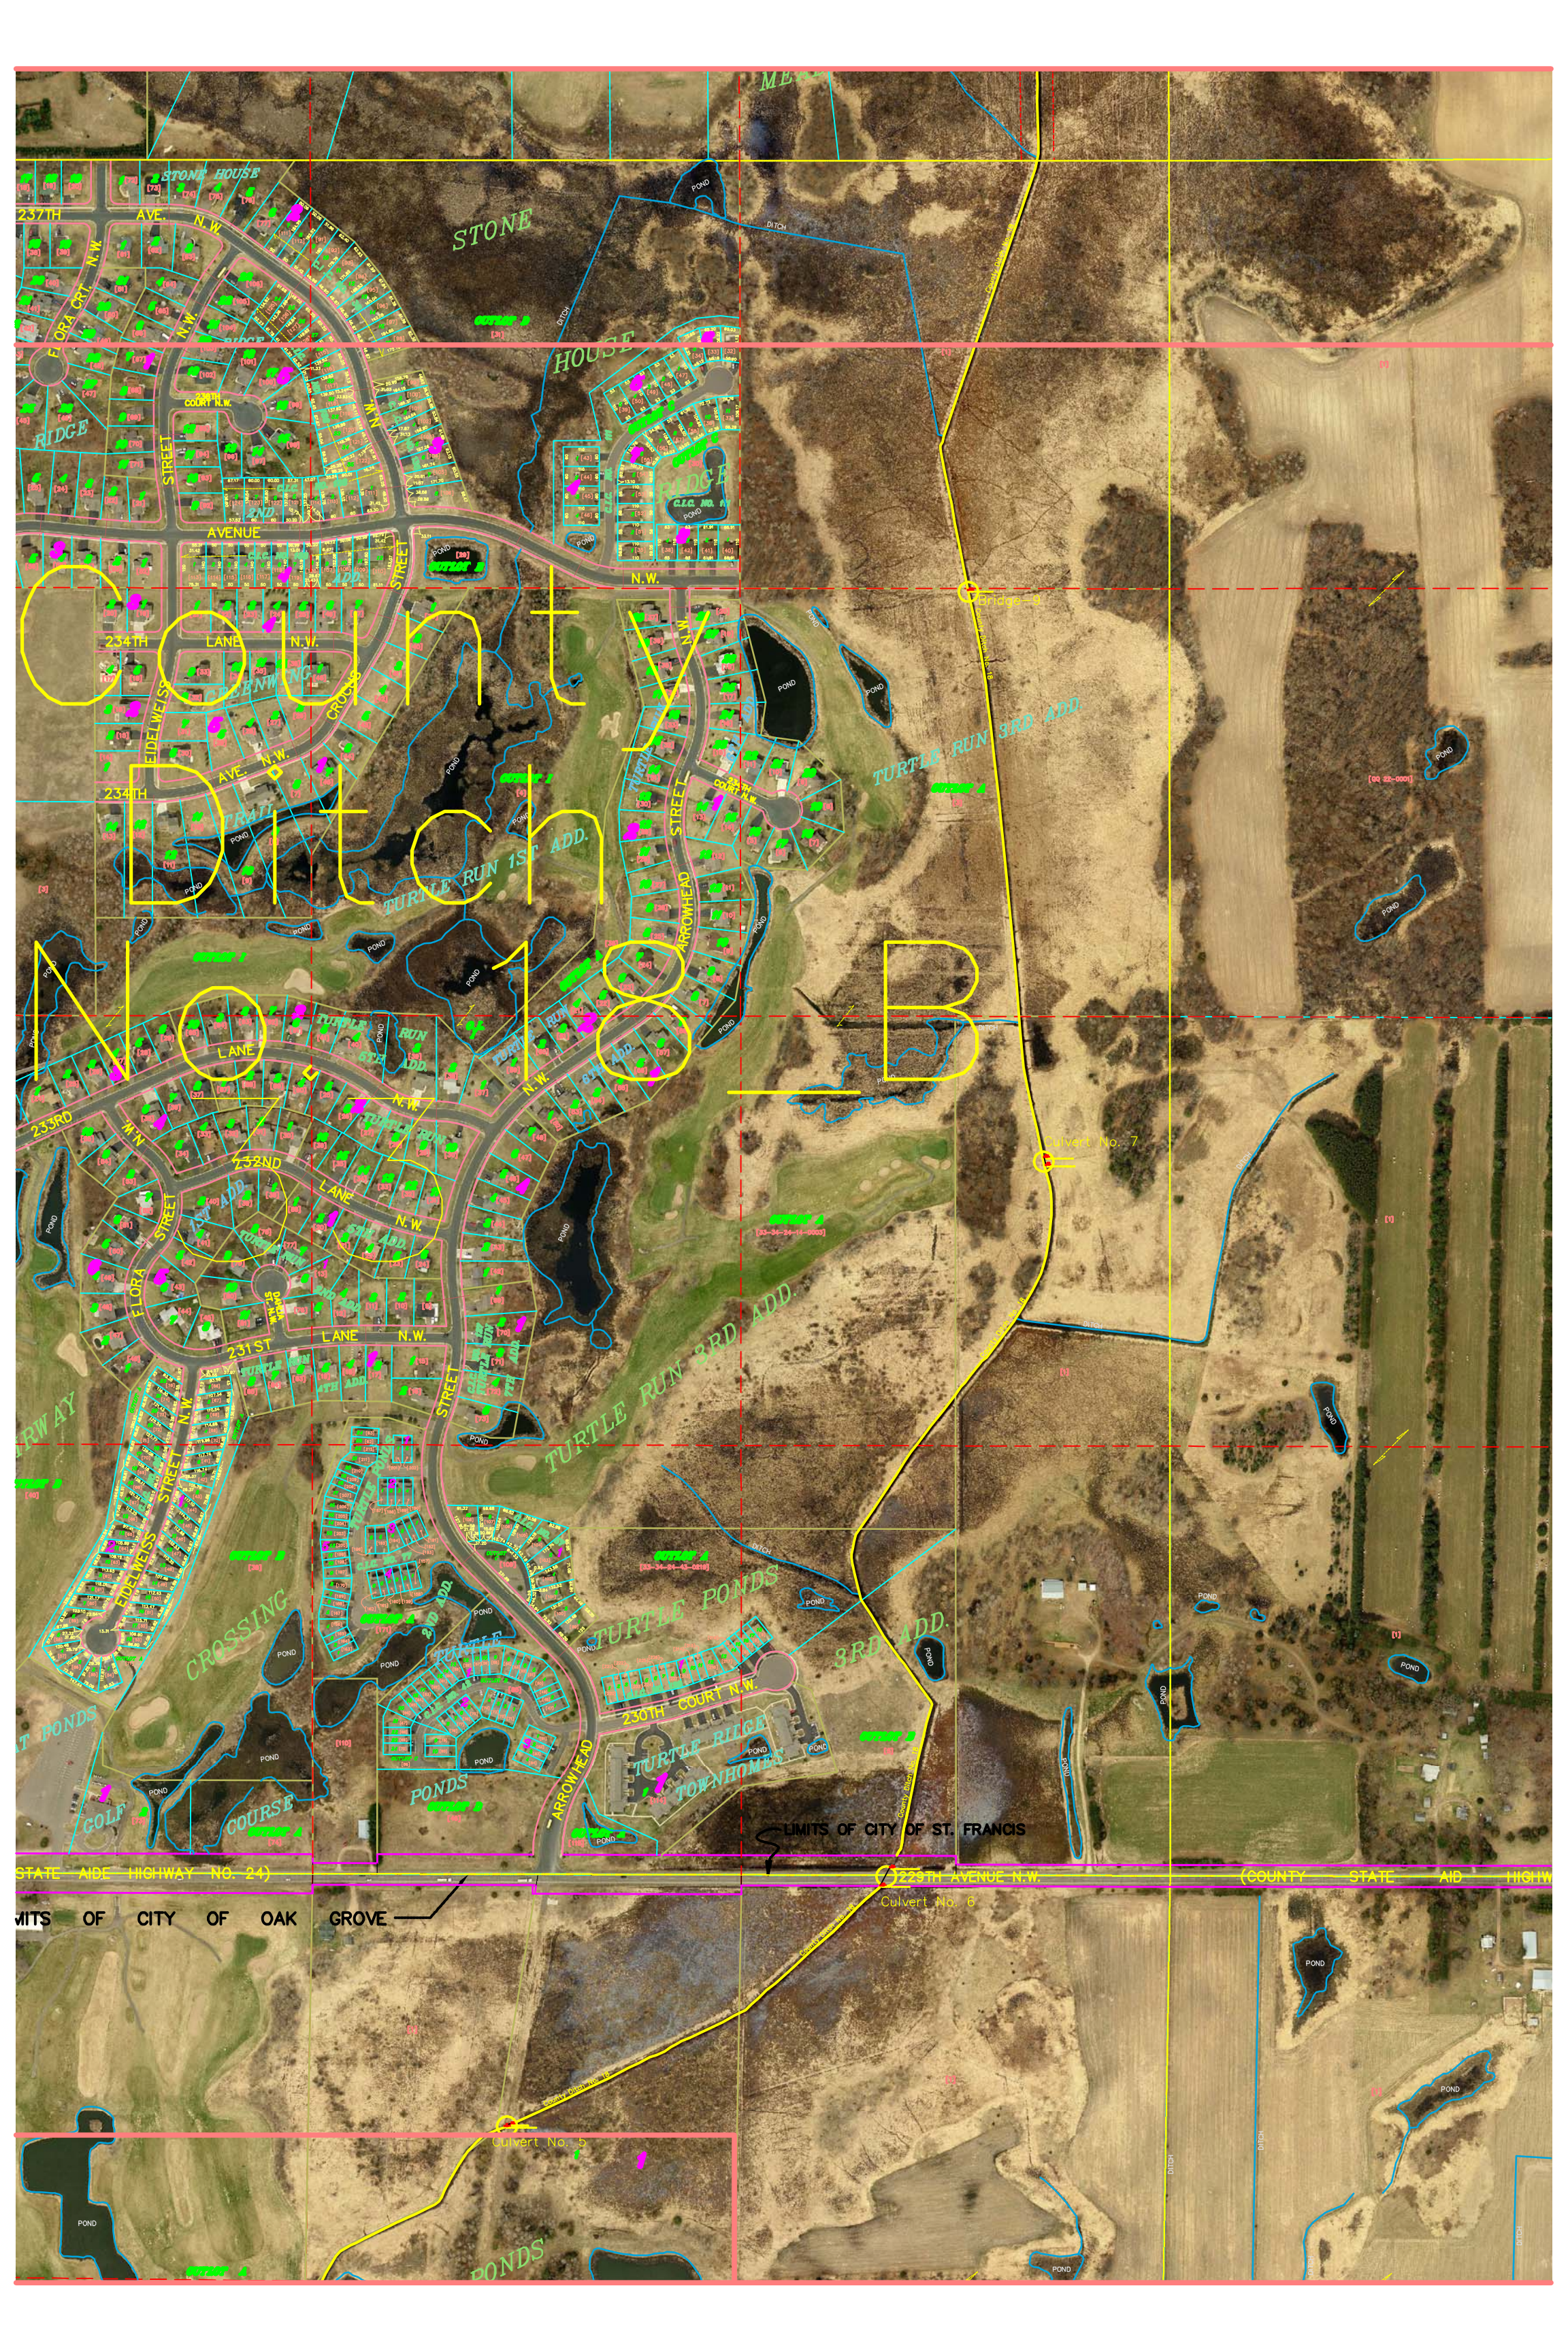

ISANTI COUNTY

ISANTI COUNTY

ISANTI COUNTY

STONE HOUSE

STONE HOUSE

TURTLE RUN 3RD ADD.

TURTLE RUN 1ST ADD.

TURTLE RUN 3RD ADD.

TURTLE PONDS

TURTLE RIDGE TOWNHOMES

LIMITS OF CITY OF ST. FRANCIS

STATE AIDE HIGHWAY NO. 24

225TH AVENUE N.W.

COUNTY STATE AID HIGHWAY

LIMITS OF CITY OF OAK GROVE

Culvert No. 6

Culvert No. 5

M

B