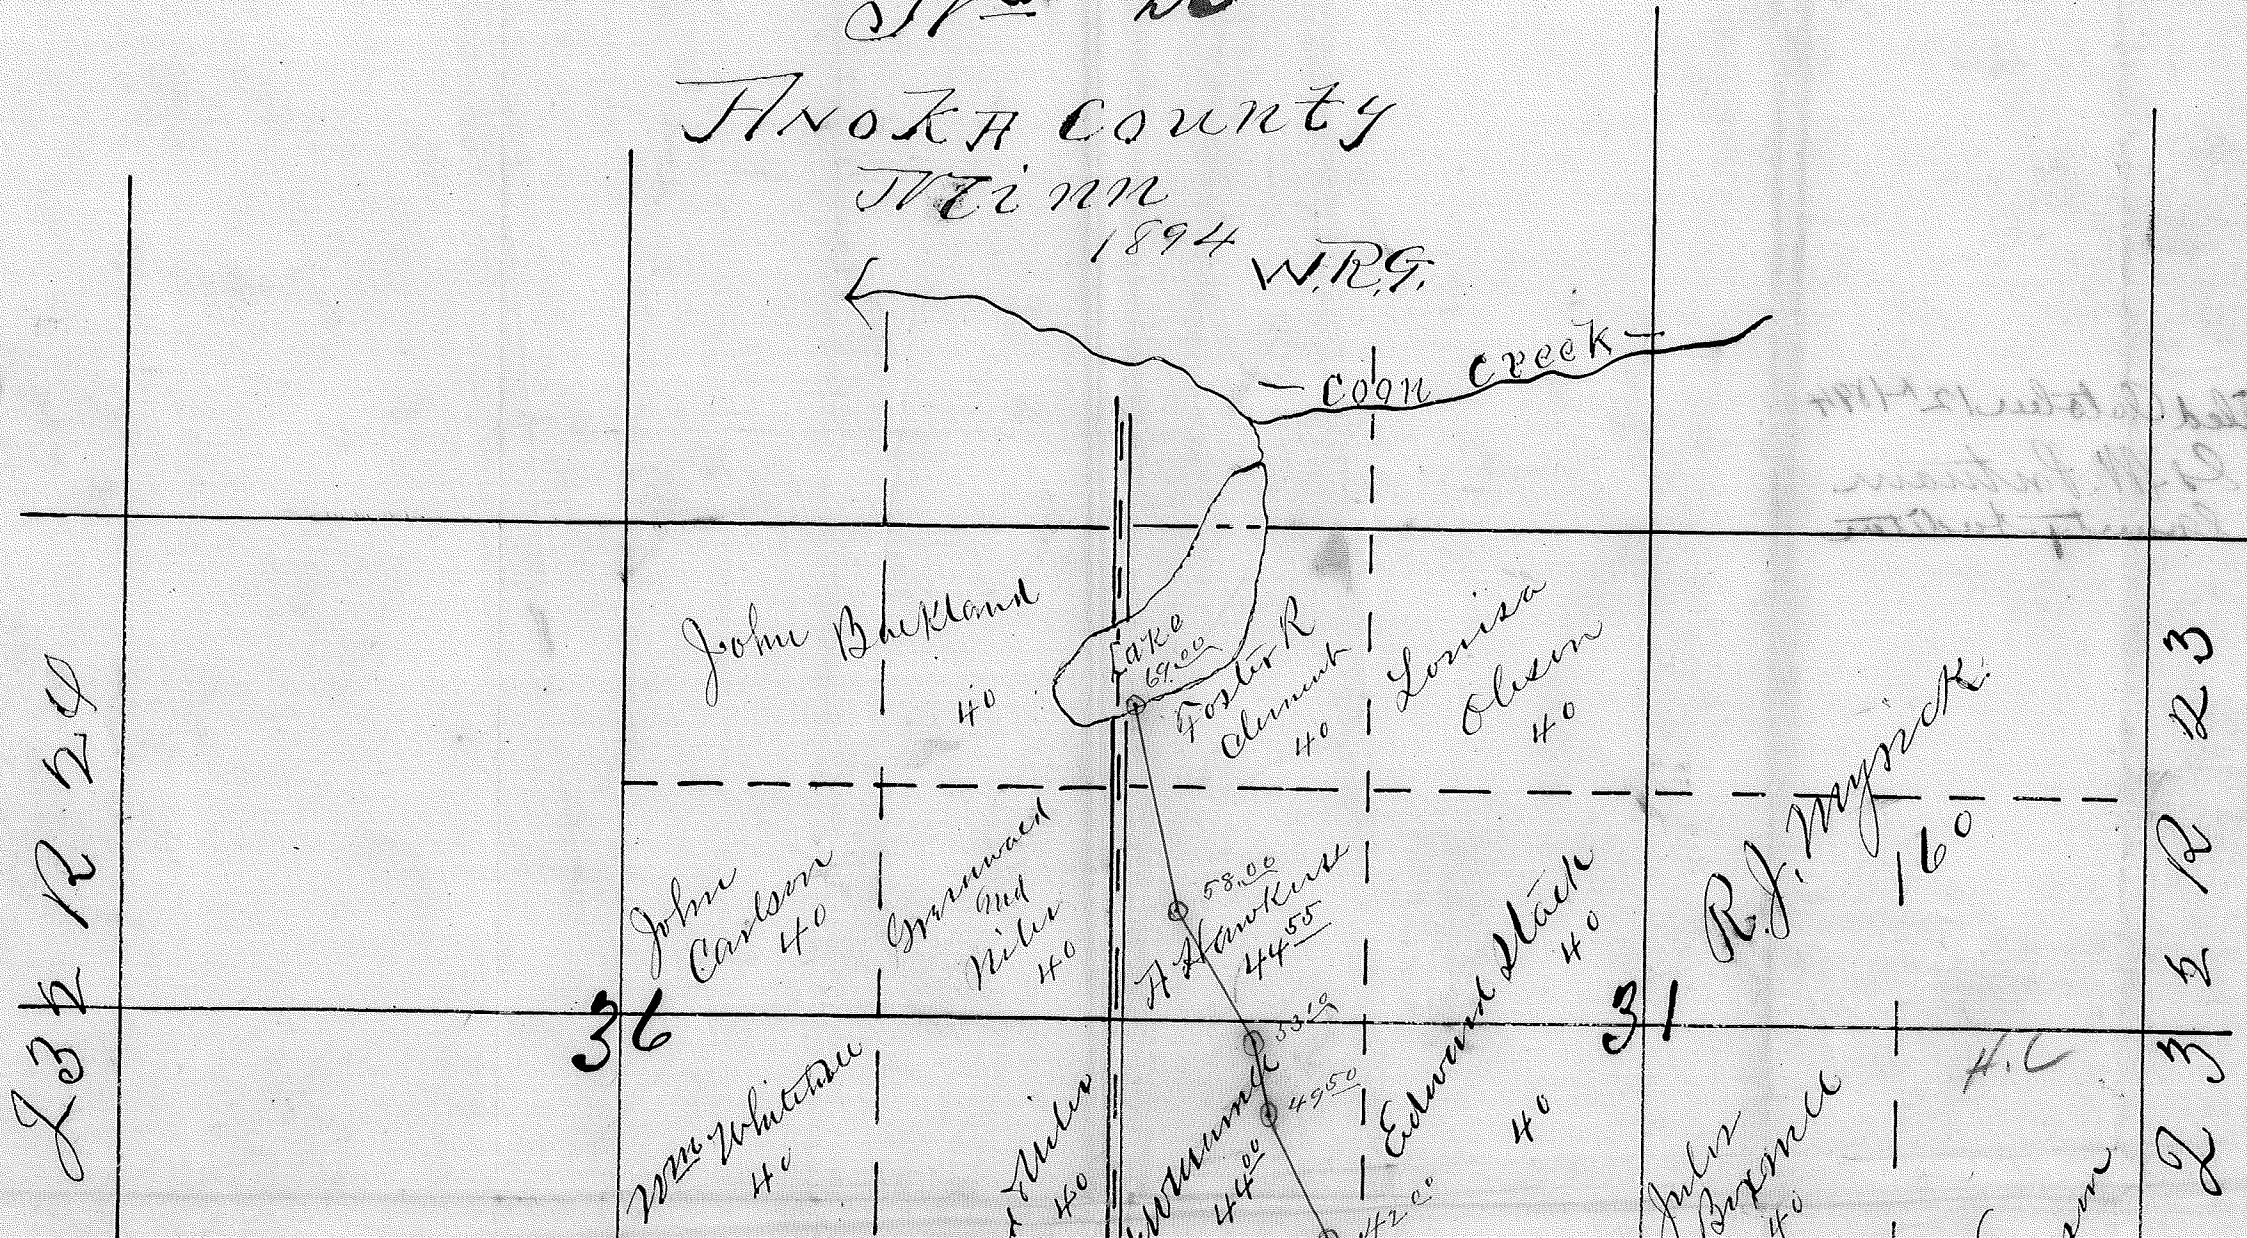

Map of  
Ditch No. 23  
Arizko County

Filed October 12<sup>th</sup> 1894  
E. W. Putnam  
County Auditor

Plat of Tutwill Ditch  
No. 23

ANOKA County

Trim

1894 W.P.G.

W. J. Hall  
S. E. of Tutwill  
Ditch

24 R 23