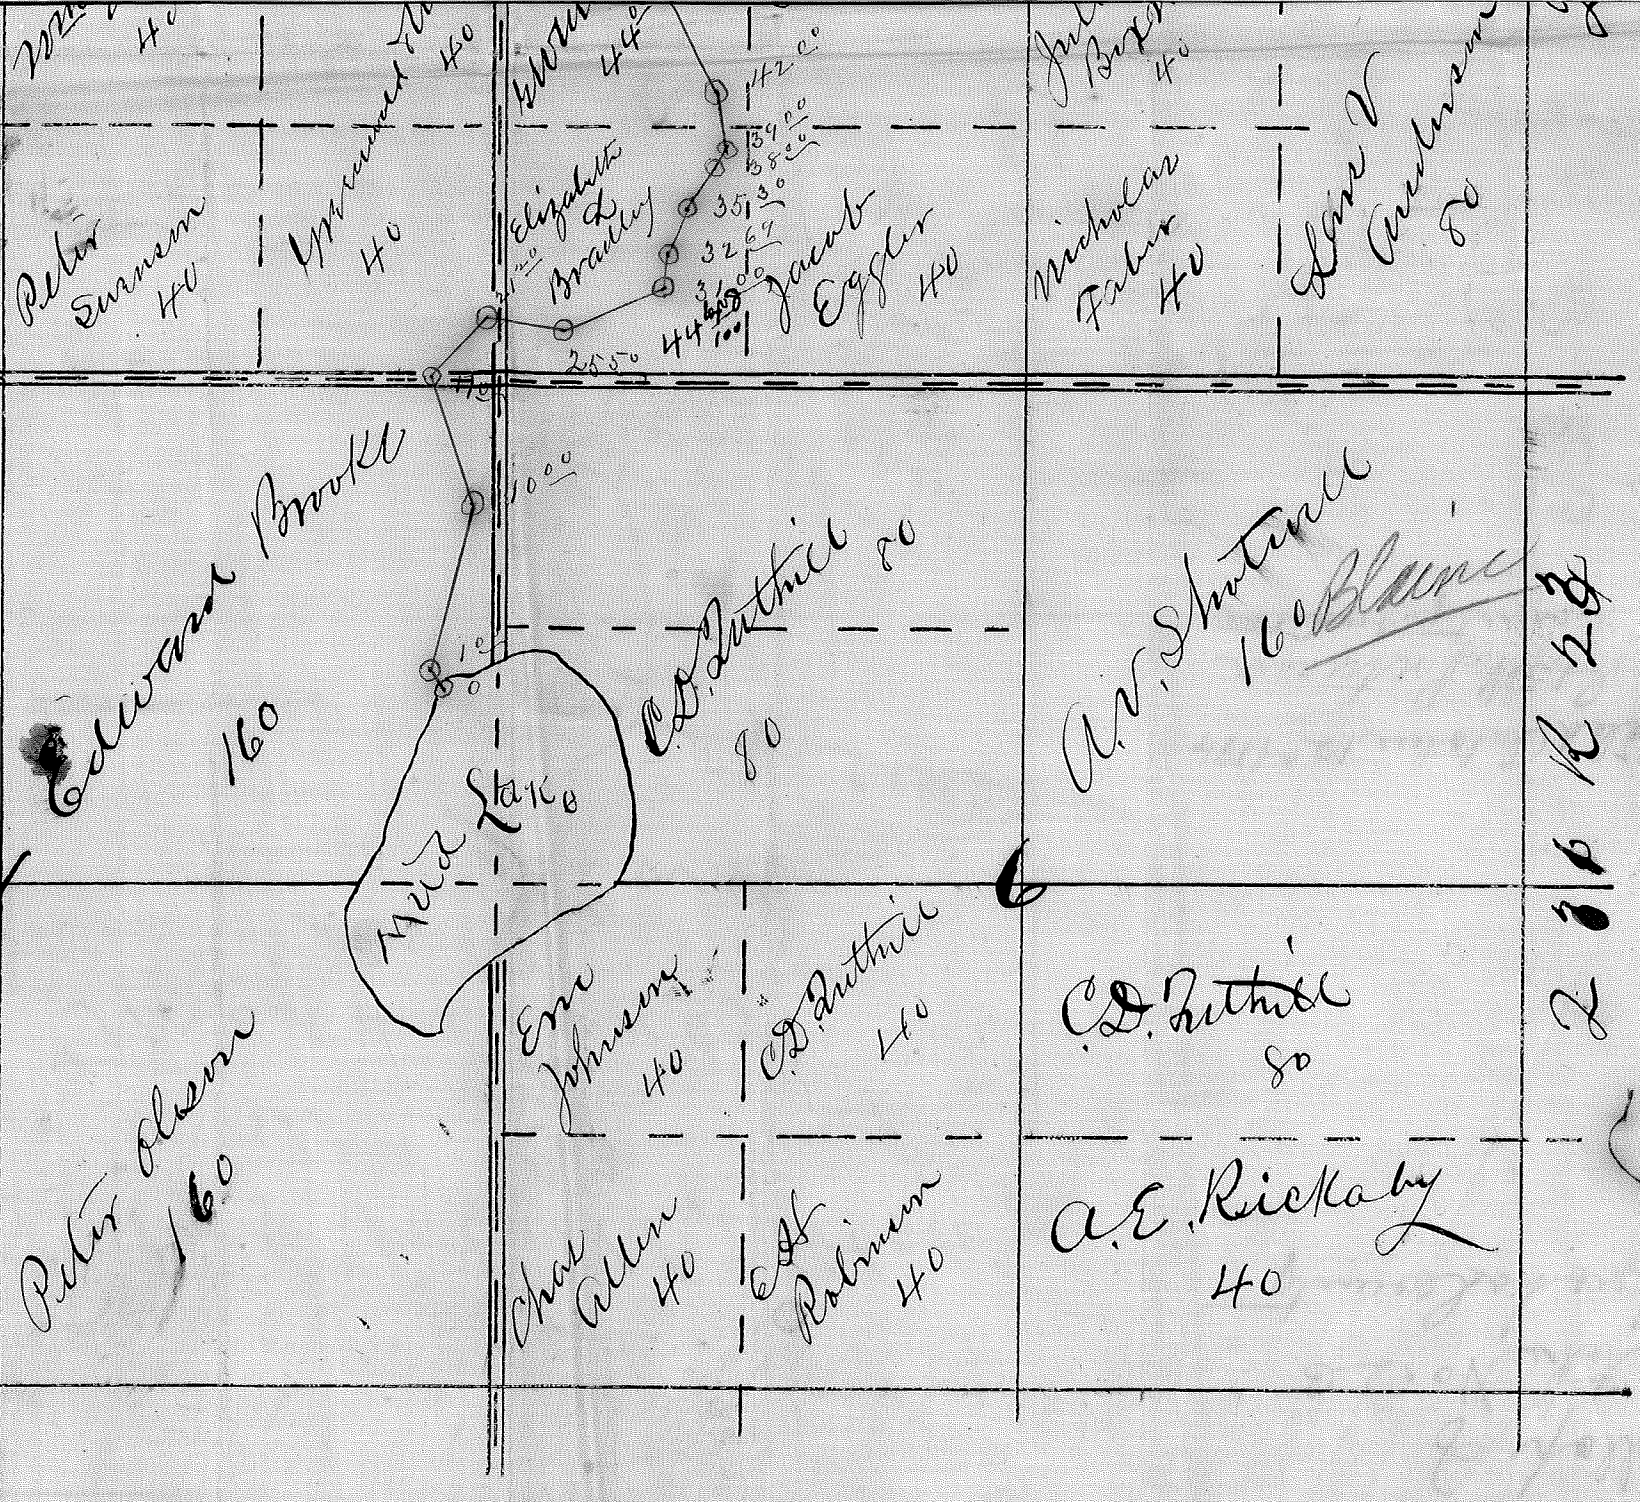

Z 31 - R 24

C.R.

Grow

Z 31 R 24