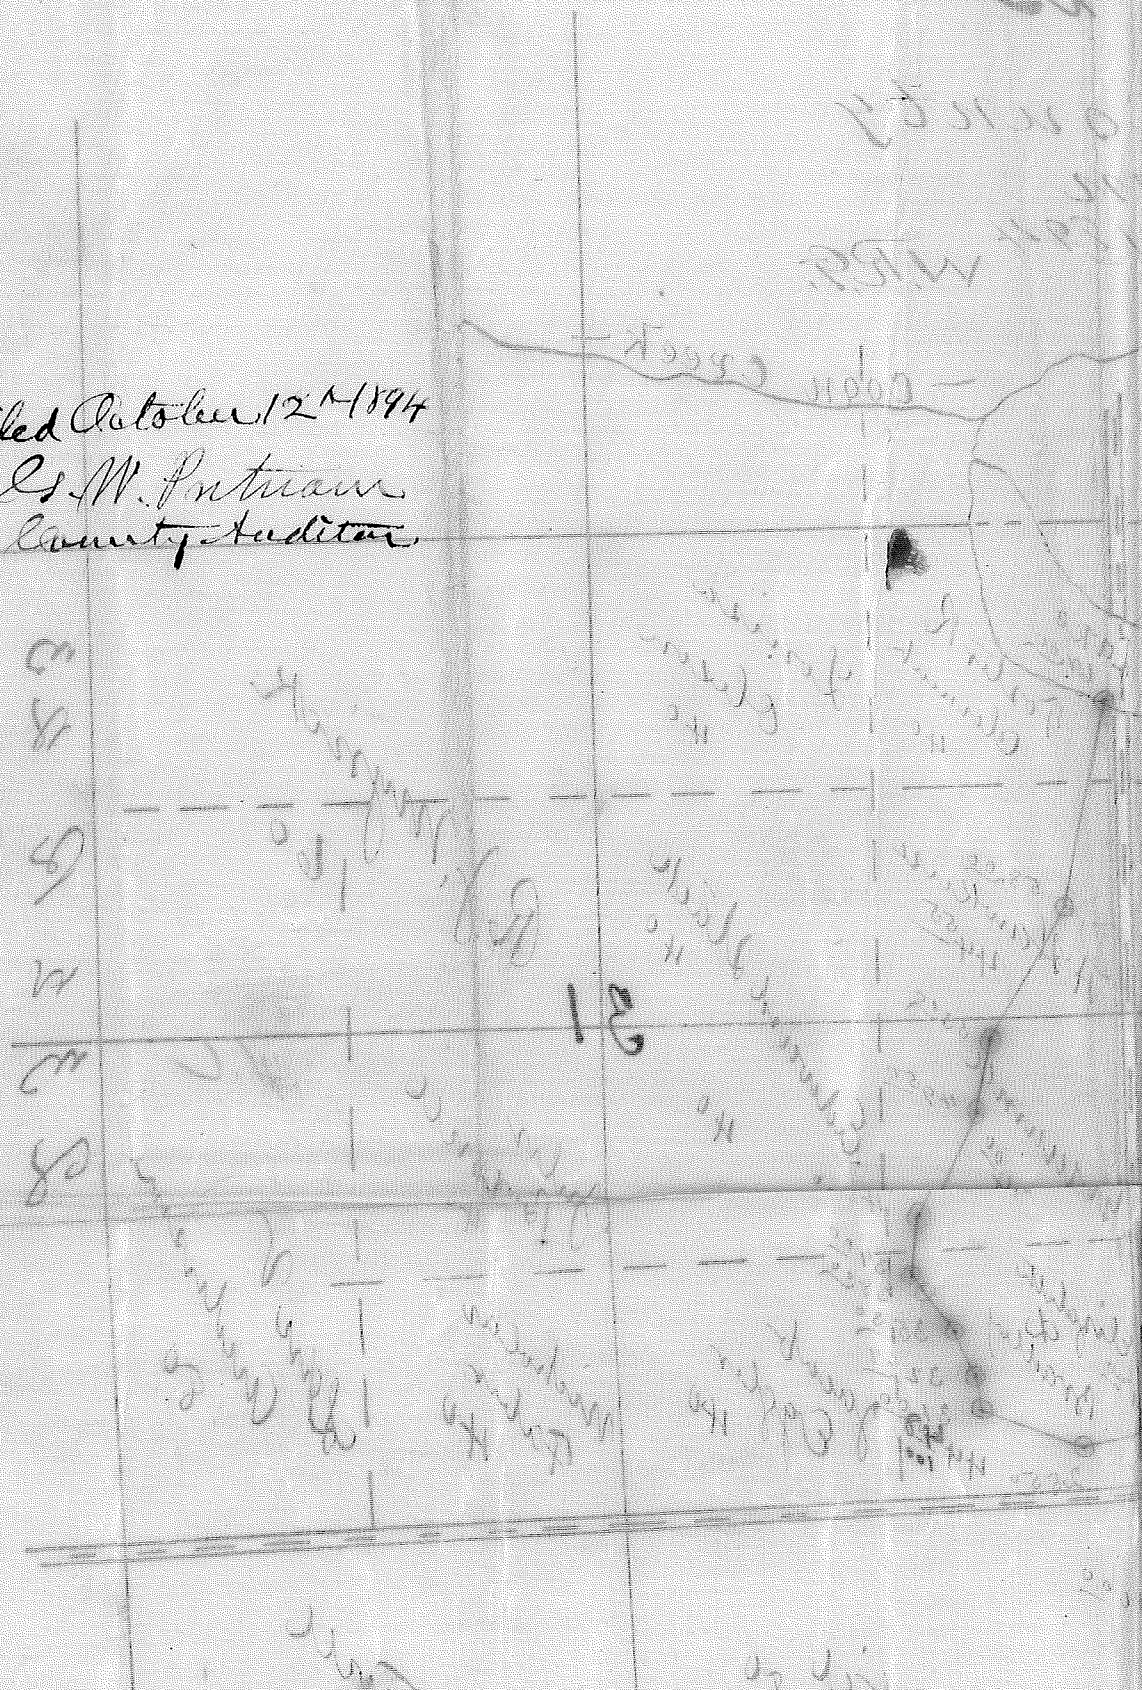

Map of  
Ditch No. 23  
Arizko County

Filed October 12<sup>th</sup> 1894  
E. W. Putnam  
County Auditor

Plat of Tutwill Ditch  
No. 23

ANOKA County

Trim

1894 W.P.G.

W. J. Hall  
S. E. of Tutwill  
Ditch

24 R 23