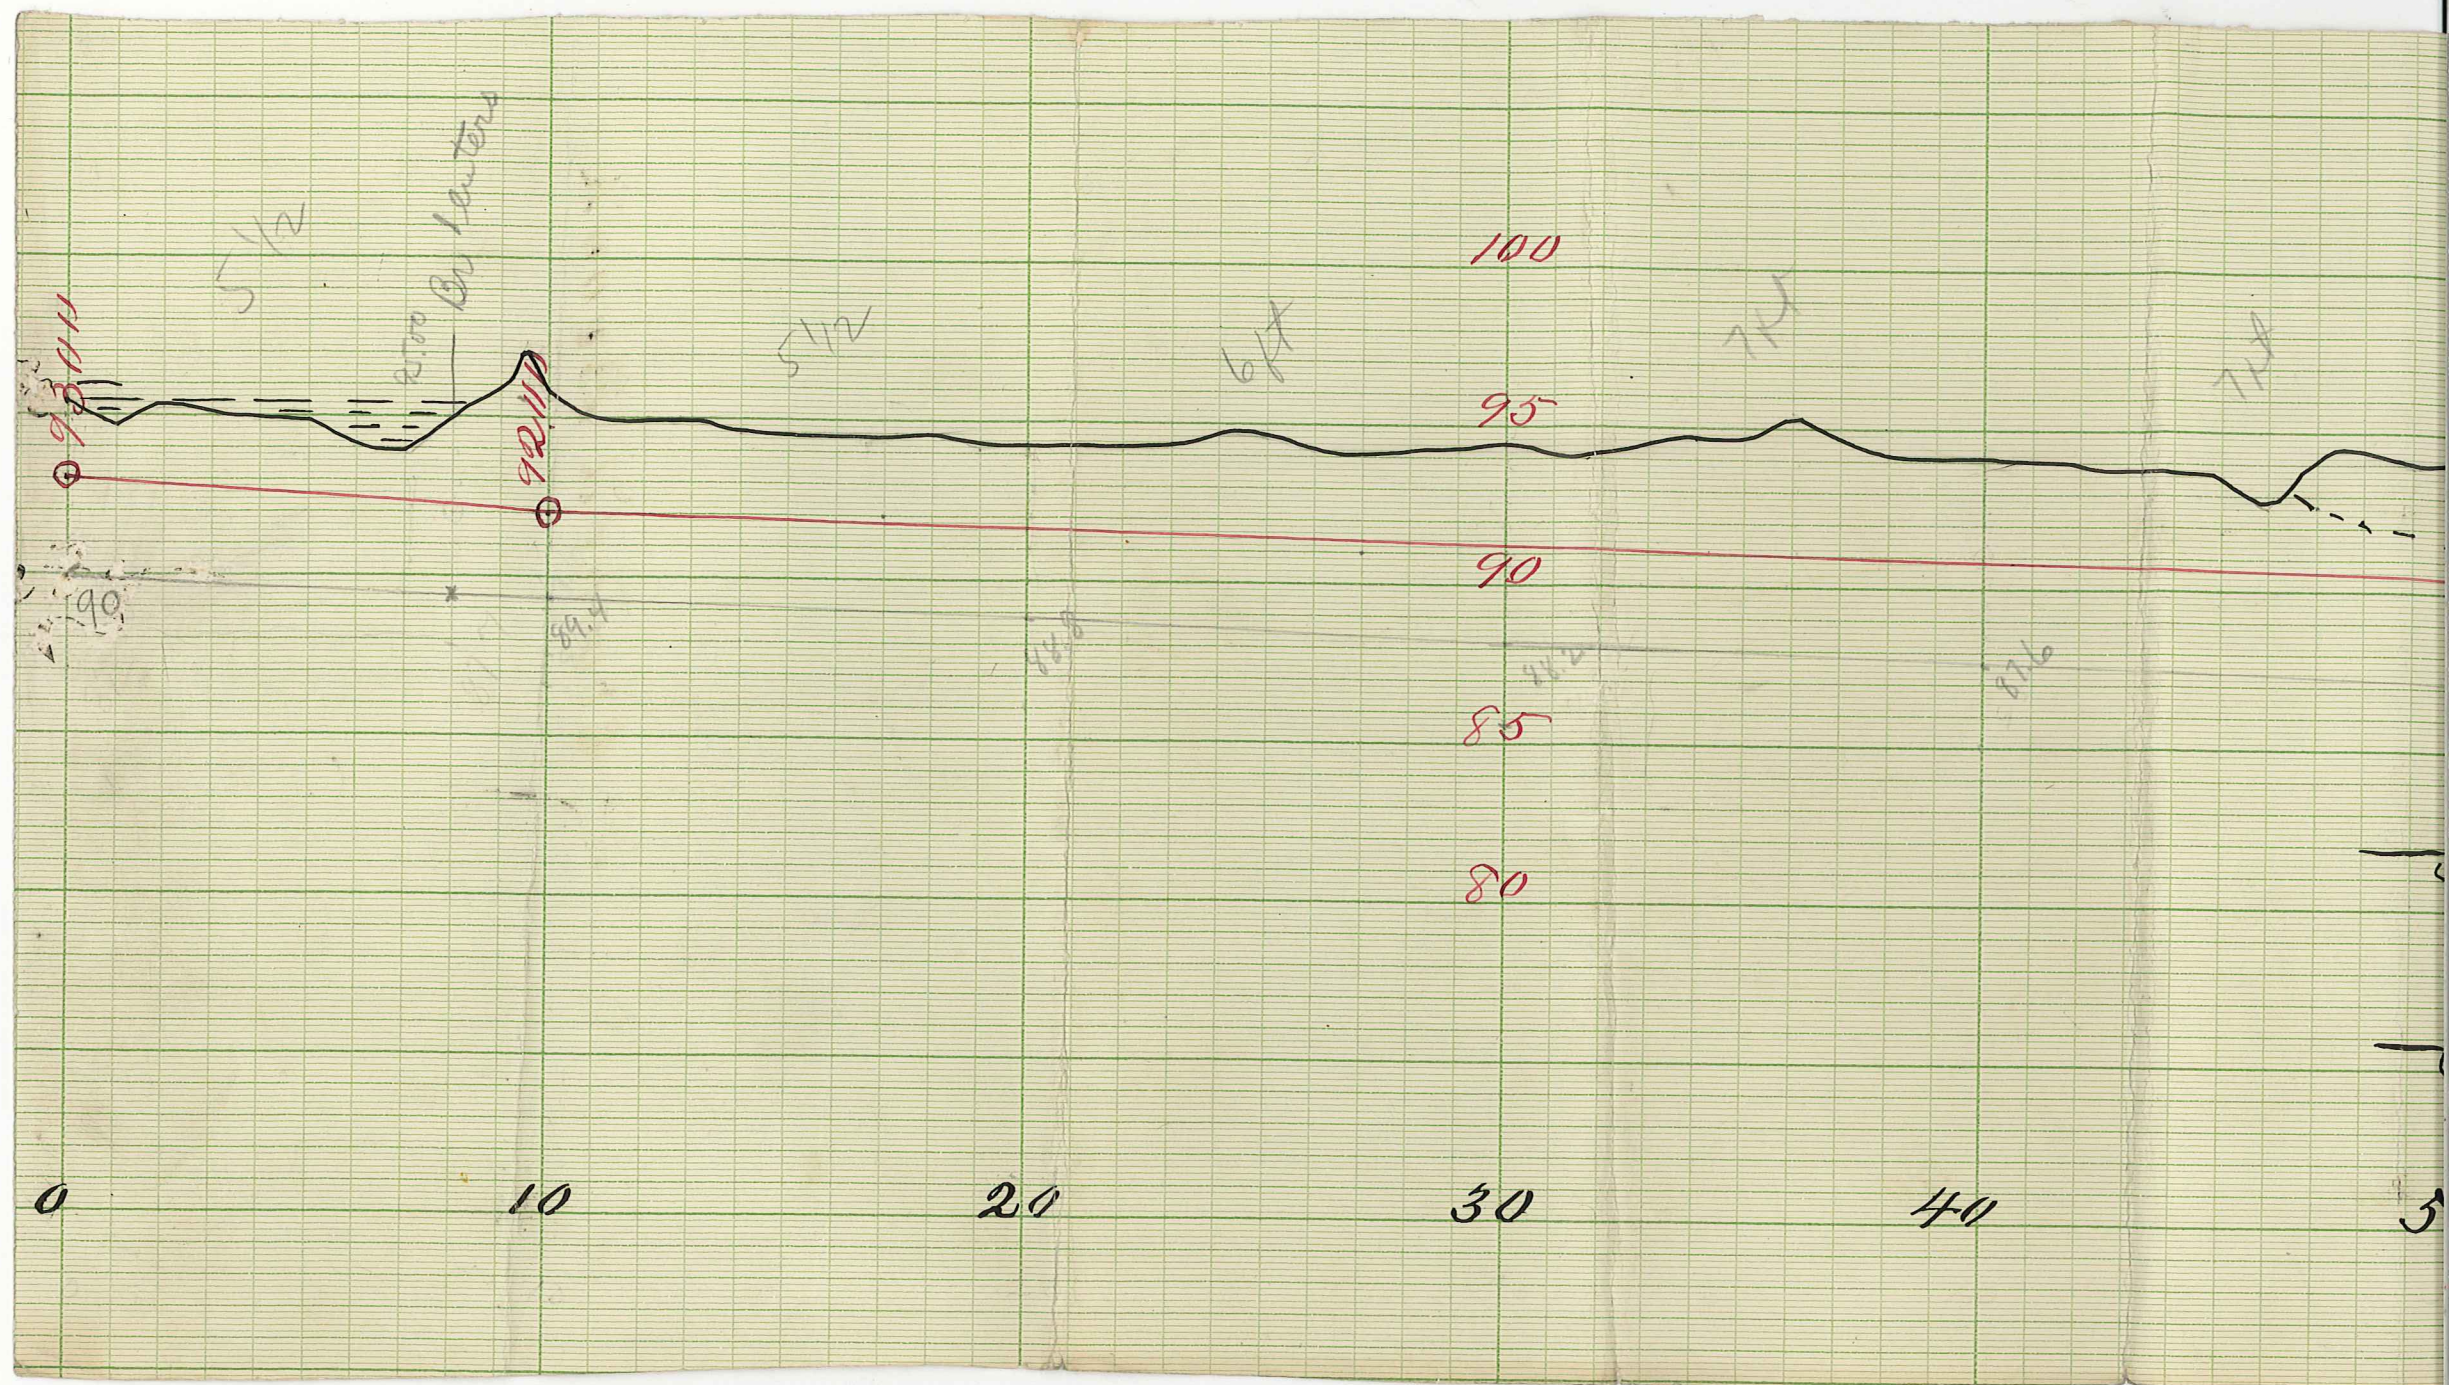

le
TICH
DUNTY
898

120/6000

100.0
99.0
98.0
97.0
96.0
95.0
94.0
93.0
92.0
91.0
90.0
89.0
88.0
87.0
86.0
85.0
84.0
83.0
82.0
81.0
80.0
79.0
78.0
77.0
76.0
75.0
74.0
73.0
72.0
71.0
70.0

— Profile —
 — of —
 — ANDERSON DITCH —
 — T^o 28 —
 — ANOKA COUNTY —
 — J. C. M. —
 50 — W. R. G. — 1898 — 60

Profile of Mackway
died - 12.25.

Jill's Feb. 19, 1878

H. W. Putnam,
& Co. Auctioneers
L.