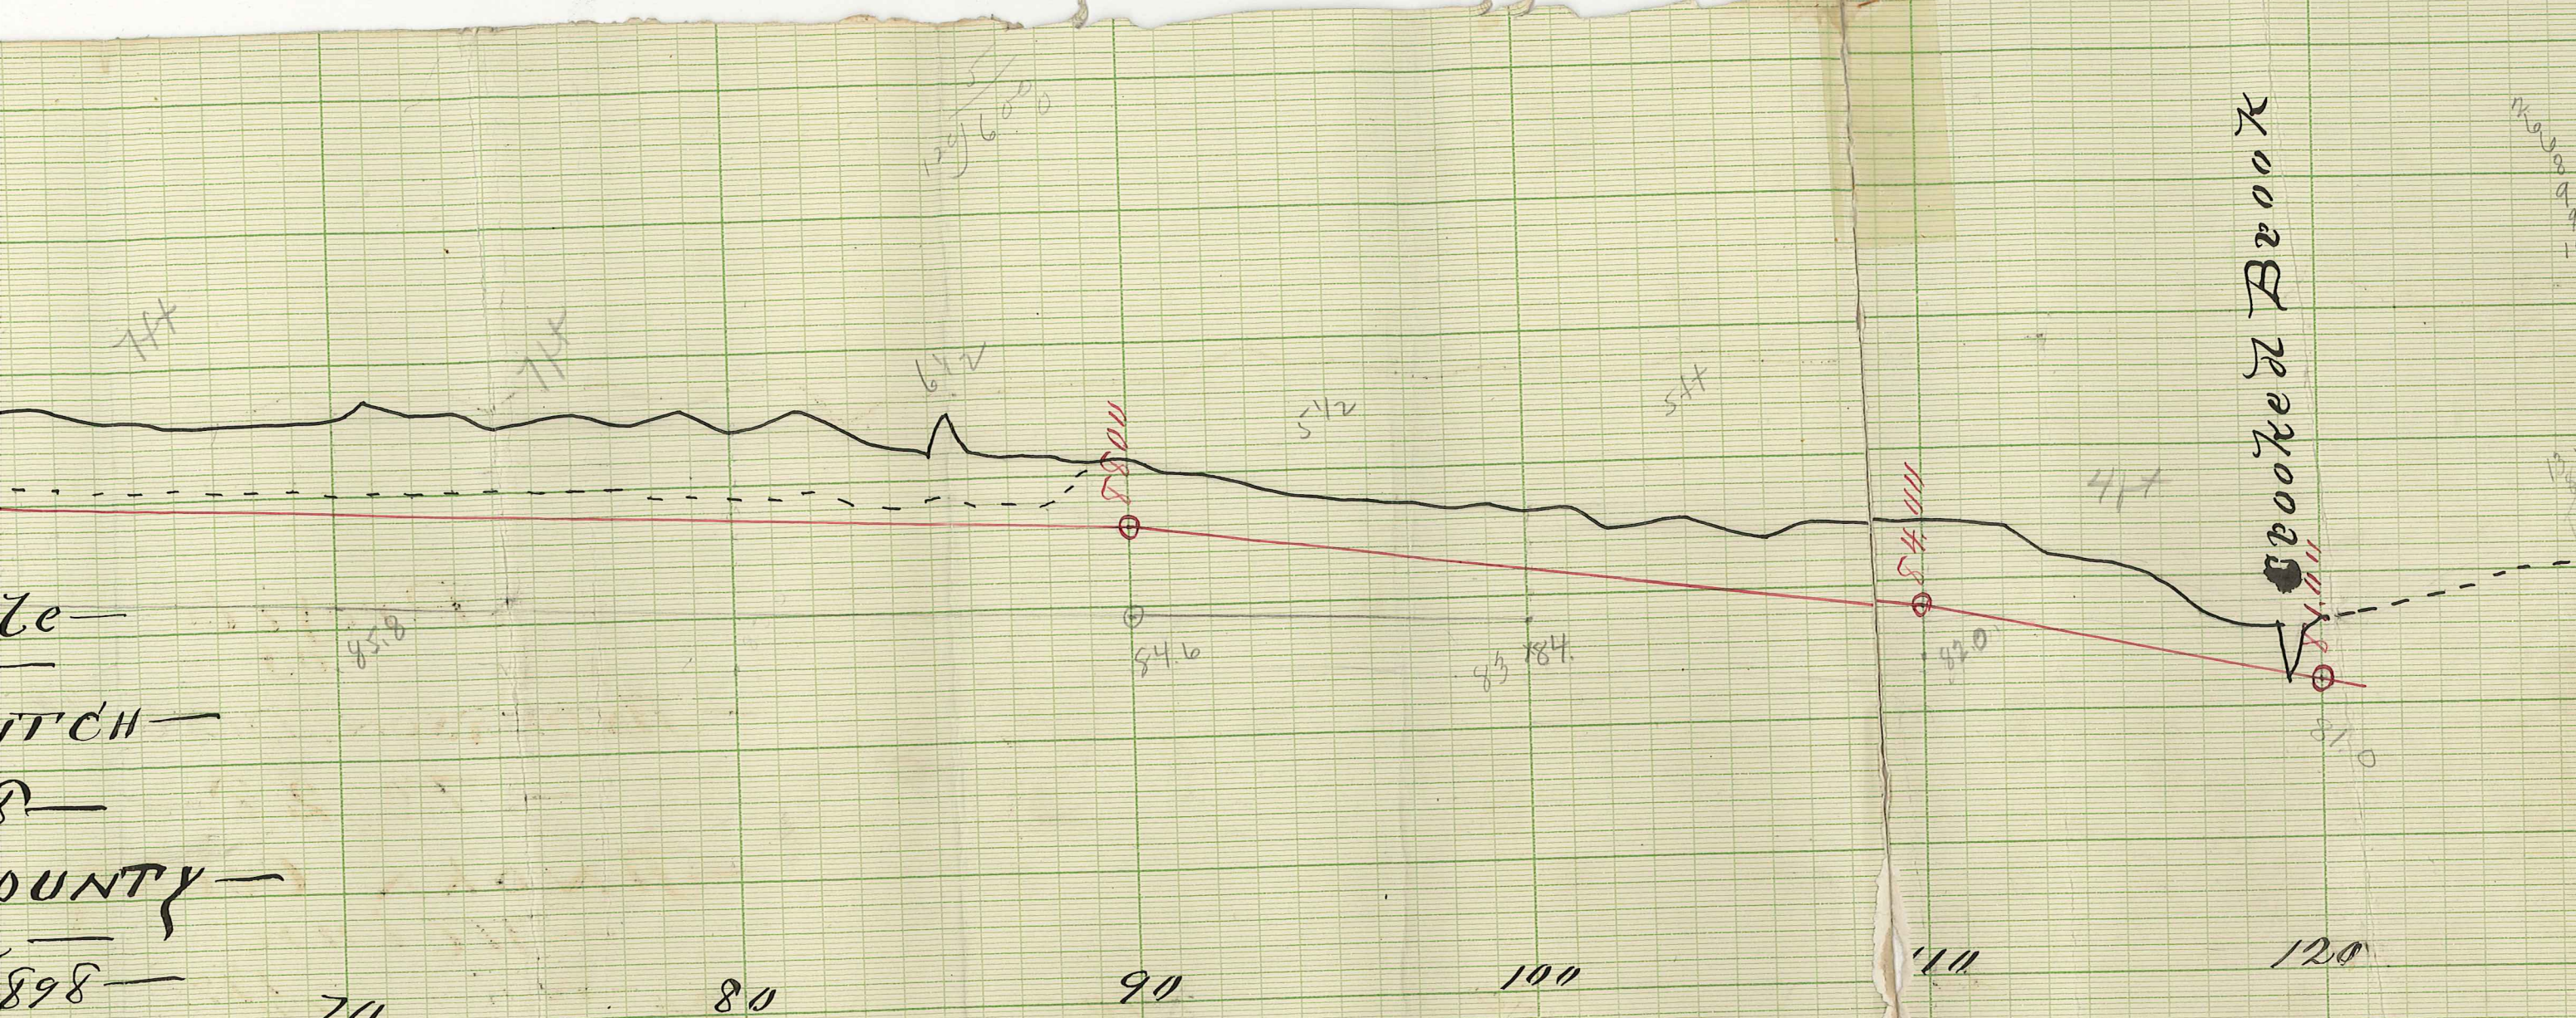

le
TICH
DUNTY
898

120/6000

100.0
99.0
98.0
97.0
96.0
95.0
94.0
93.0
92.0
91.0
90.0
89.0
88.0
87.0
86.0
85.0
84.0
83.0
82.0
81.0
80.0
79.0
78.0
77.0
76.0
75.0
74.0
73.0
72.0
71.0
70.0

— Profile —
 — of —
 — ANDERSON DITCH —
 — T^o 28 —
 — ANOKA COUNTY —
 — J. C. M. —
 50 — W. R. G. — 1898 — 60