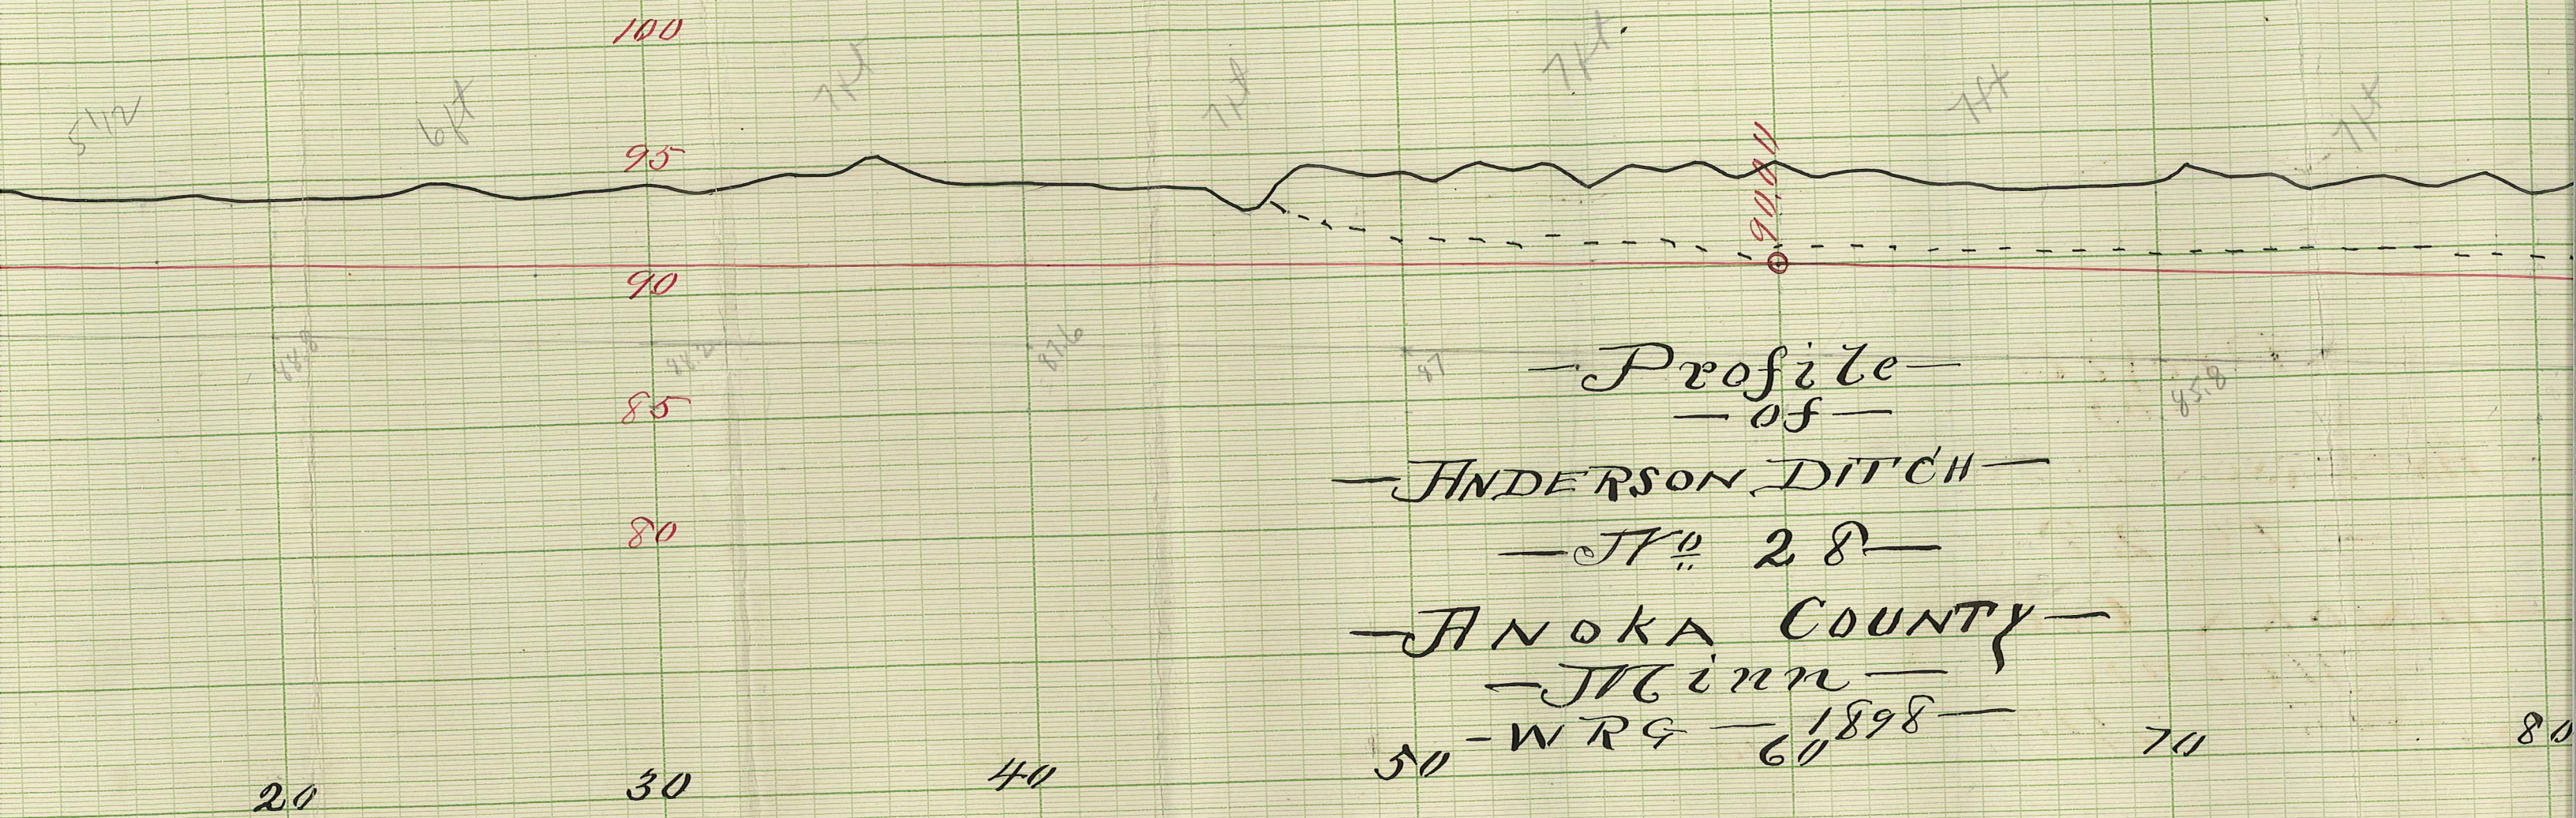

le
TICH
DUNTY
898

120/6000

100.0
99.0
98.0
97.0
96.0
95.0
94.0
93.0
92.0
91.0
90.0
89.0
88.0
87.0
86.0
85.0
84.0
83.0
82.0
81.0
80.0
79.0
78.0
77.0
76.0
75.0
74.0
73.0
72.0
71.0
70.0

— Profile —
 — of —
 — ANDERSON DITCH —
 — T^o 28 —
 — ANOKA COUNTY —
 — J. C. M. —
 50 — W. R. G. — 1898 — 60