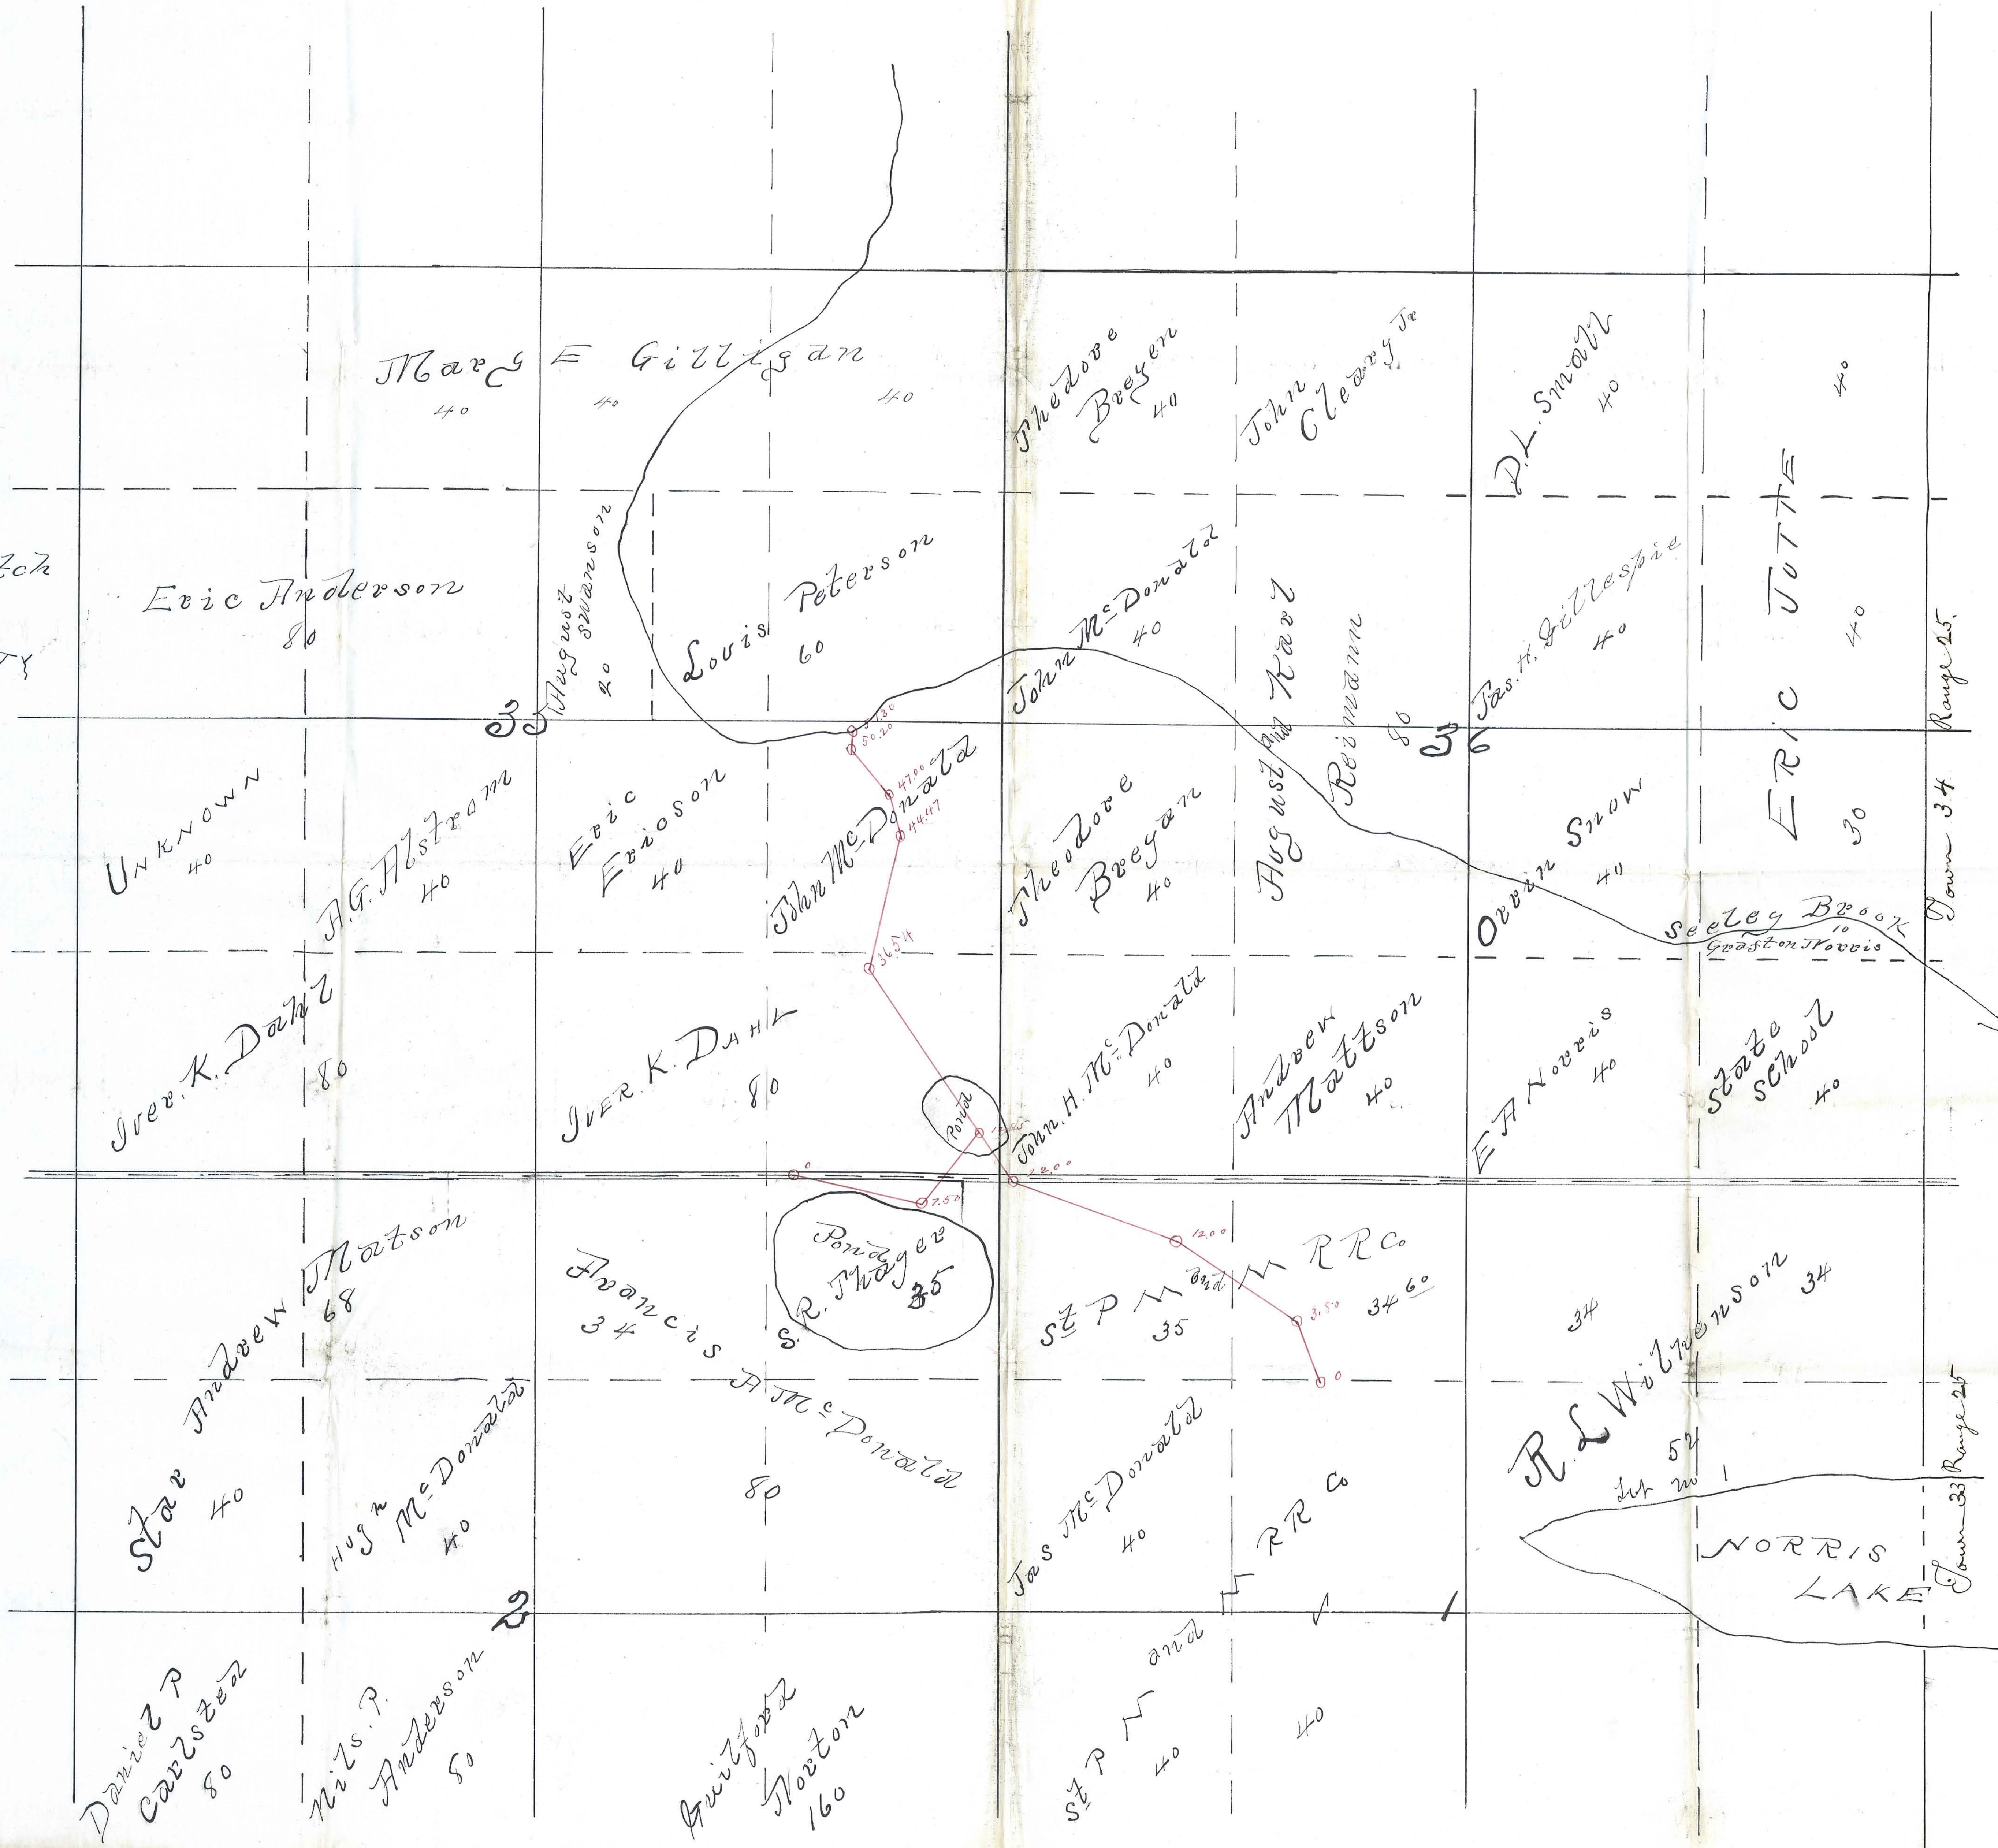

Map
of
McDonald Ditch
No 30
ANOKA COUNTY
Minn
March 1898
W.R.G.

R. H. Wilkerson
 05 Feb 98
 1898