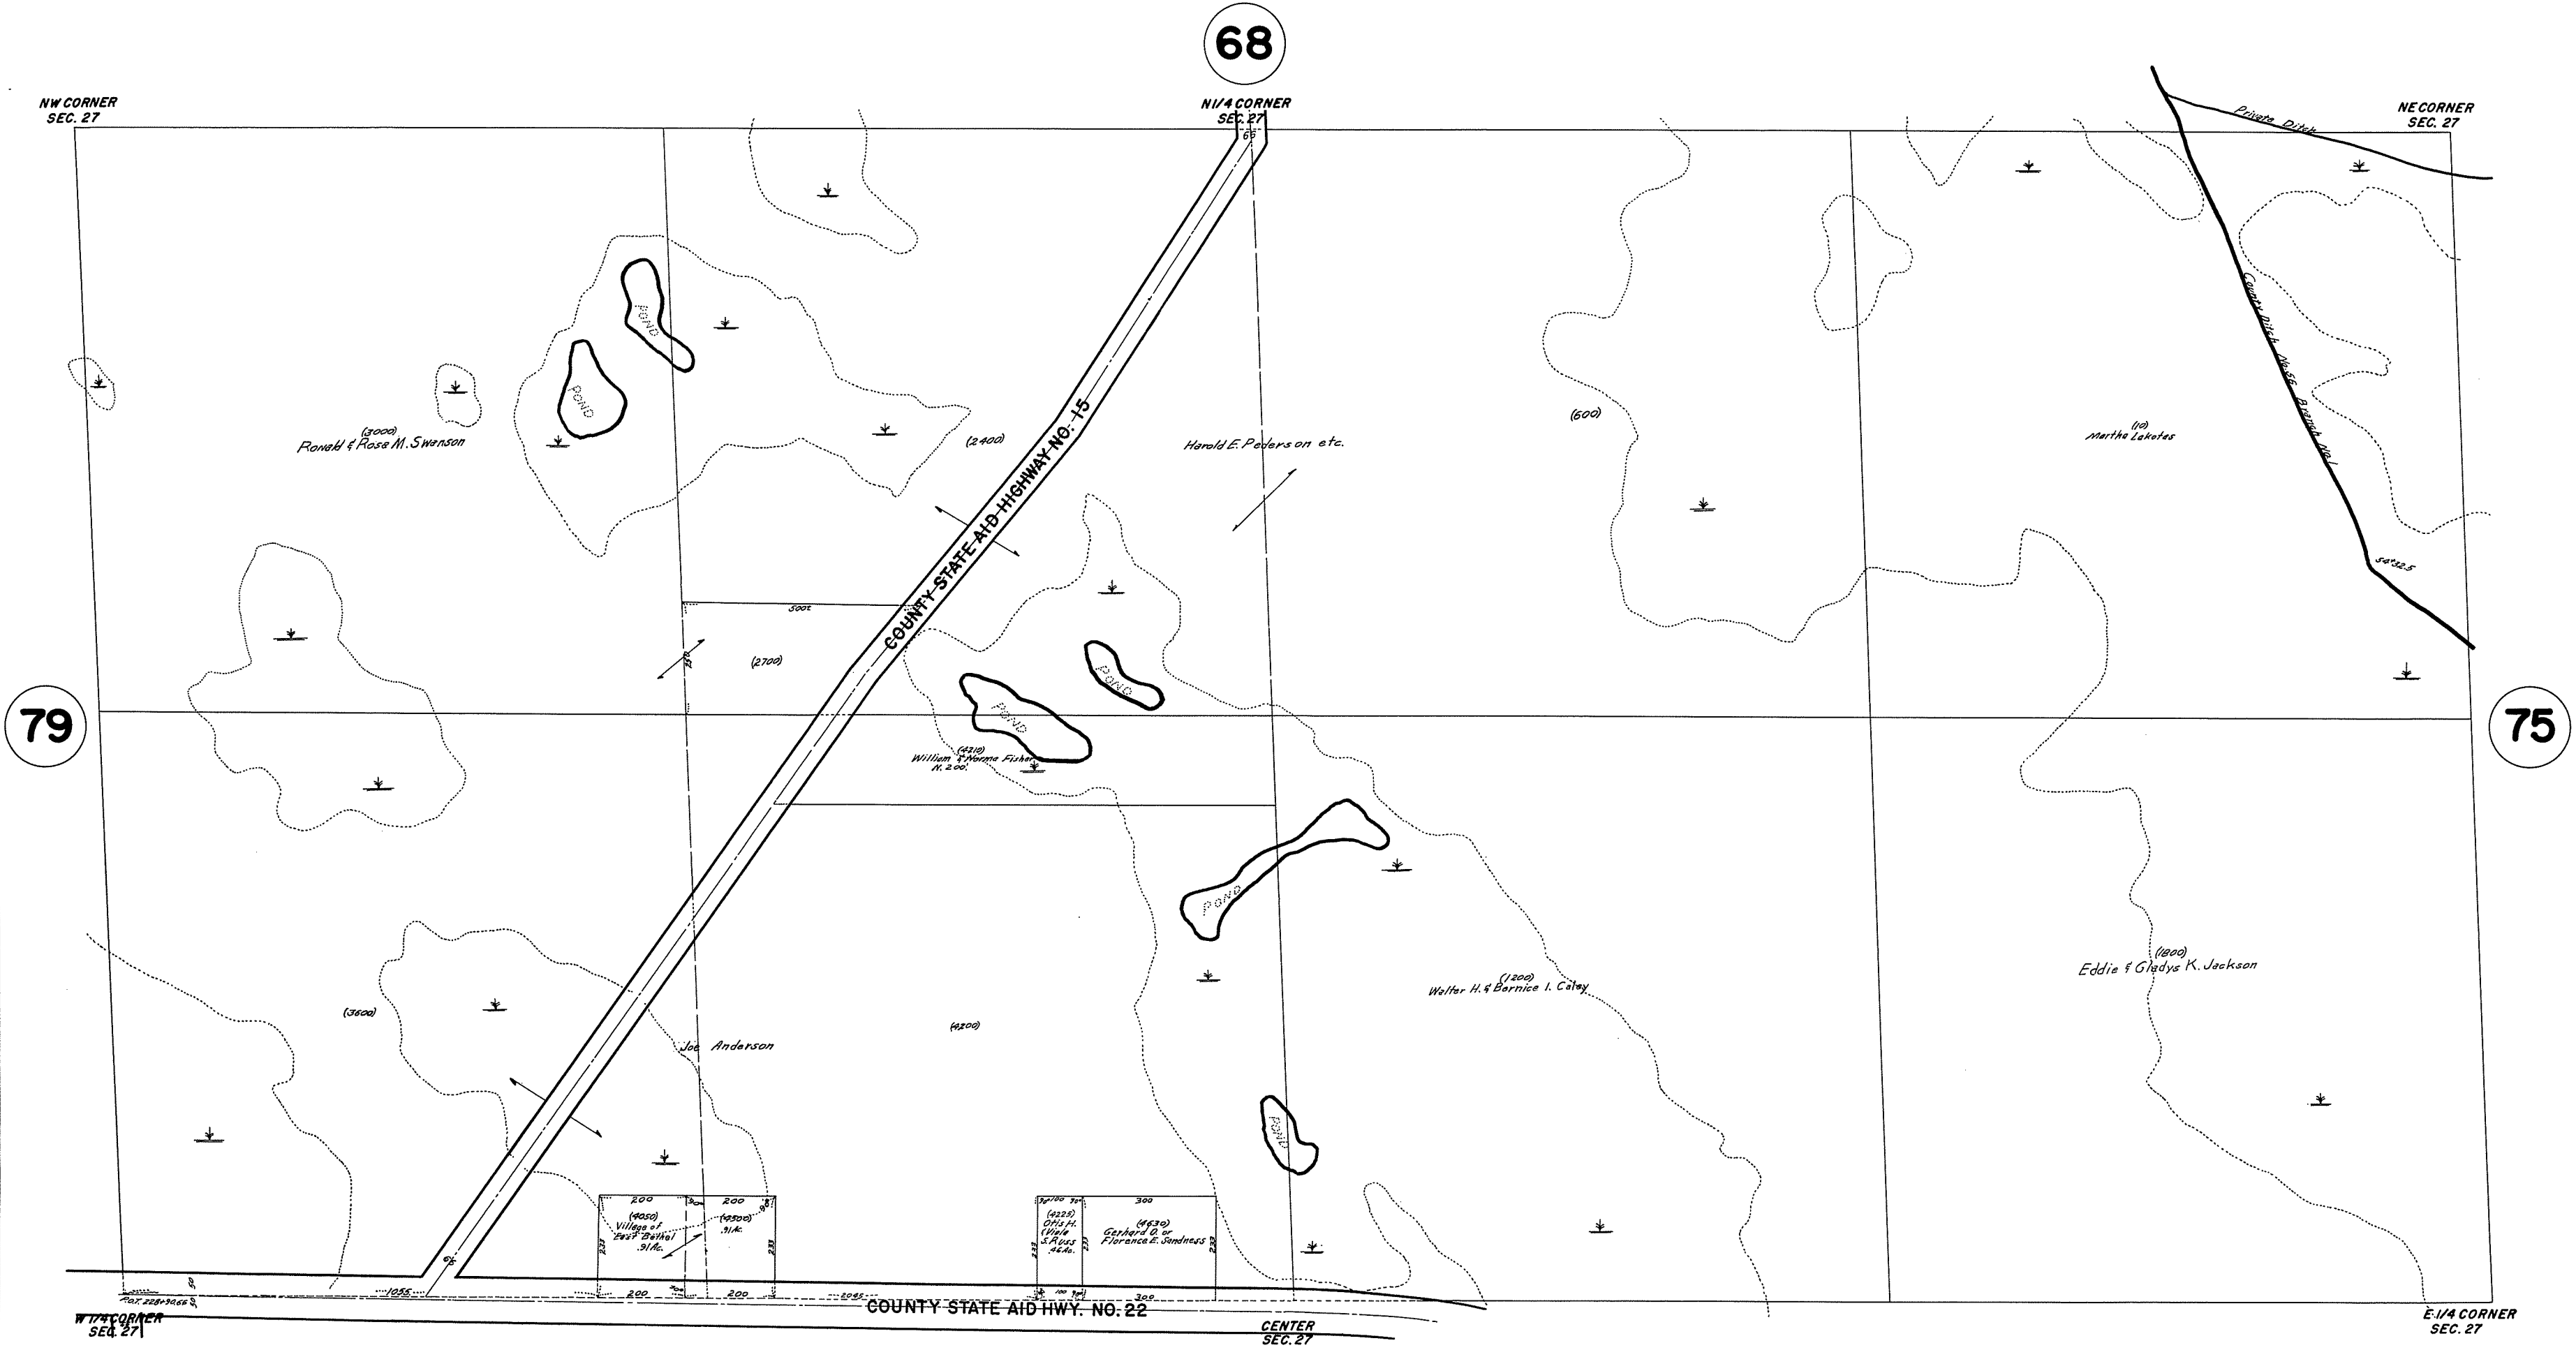

N 1/2 SEC. 27, T. 33, R. 23

VILLAGE OF EAST BETHEL

THIS IS A COMPILATION OF RECORDS AS THEY APPEAR IN THE ANOKA COUNTY OFFICES AFFECTING THE AREA SHOWN. THIS DRAWING IS TO BE USED ONLY FOR REFERENCE PURPOSES AND THE COUNTY IS NOT RESPONSIBLE FOR ANY INACCURACIES HEREIN CONTAINED.

7127

ROLAND W. ANDERSON
COUNTY SURVEYOR
ANOKA COUNTY, MINNESOTA

REV 2-11-57
REV 10-15-58
GT 5-1-62