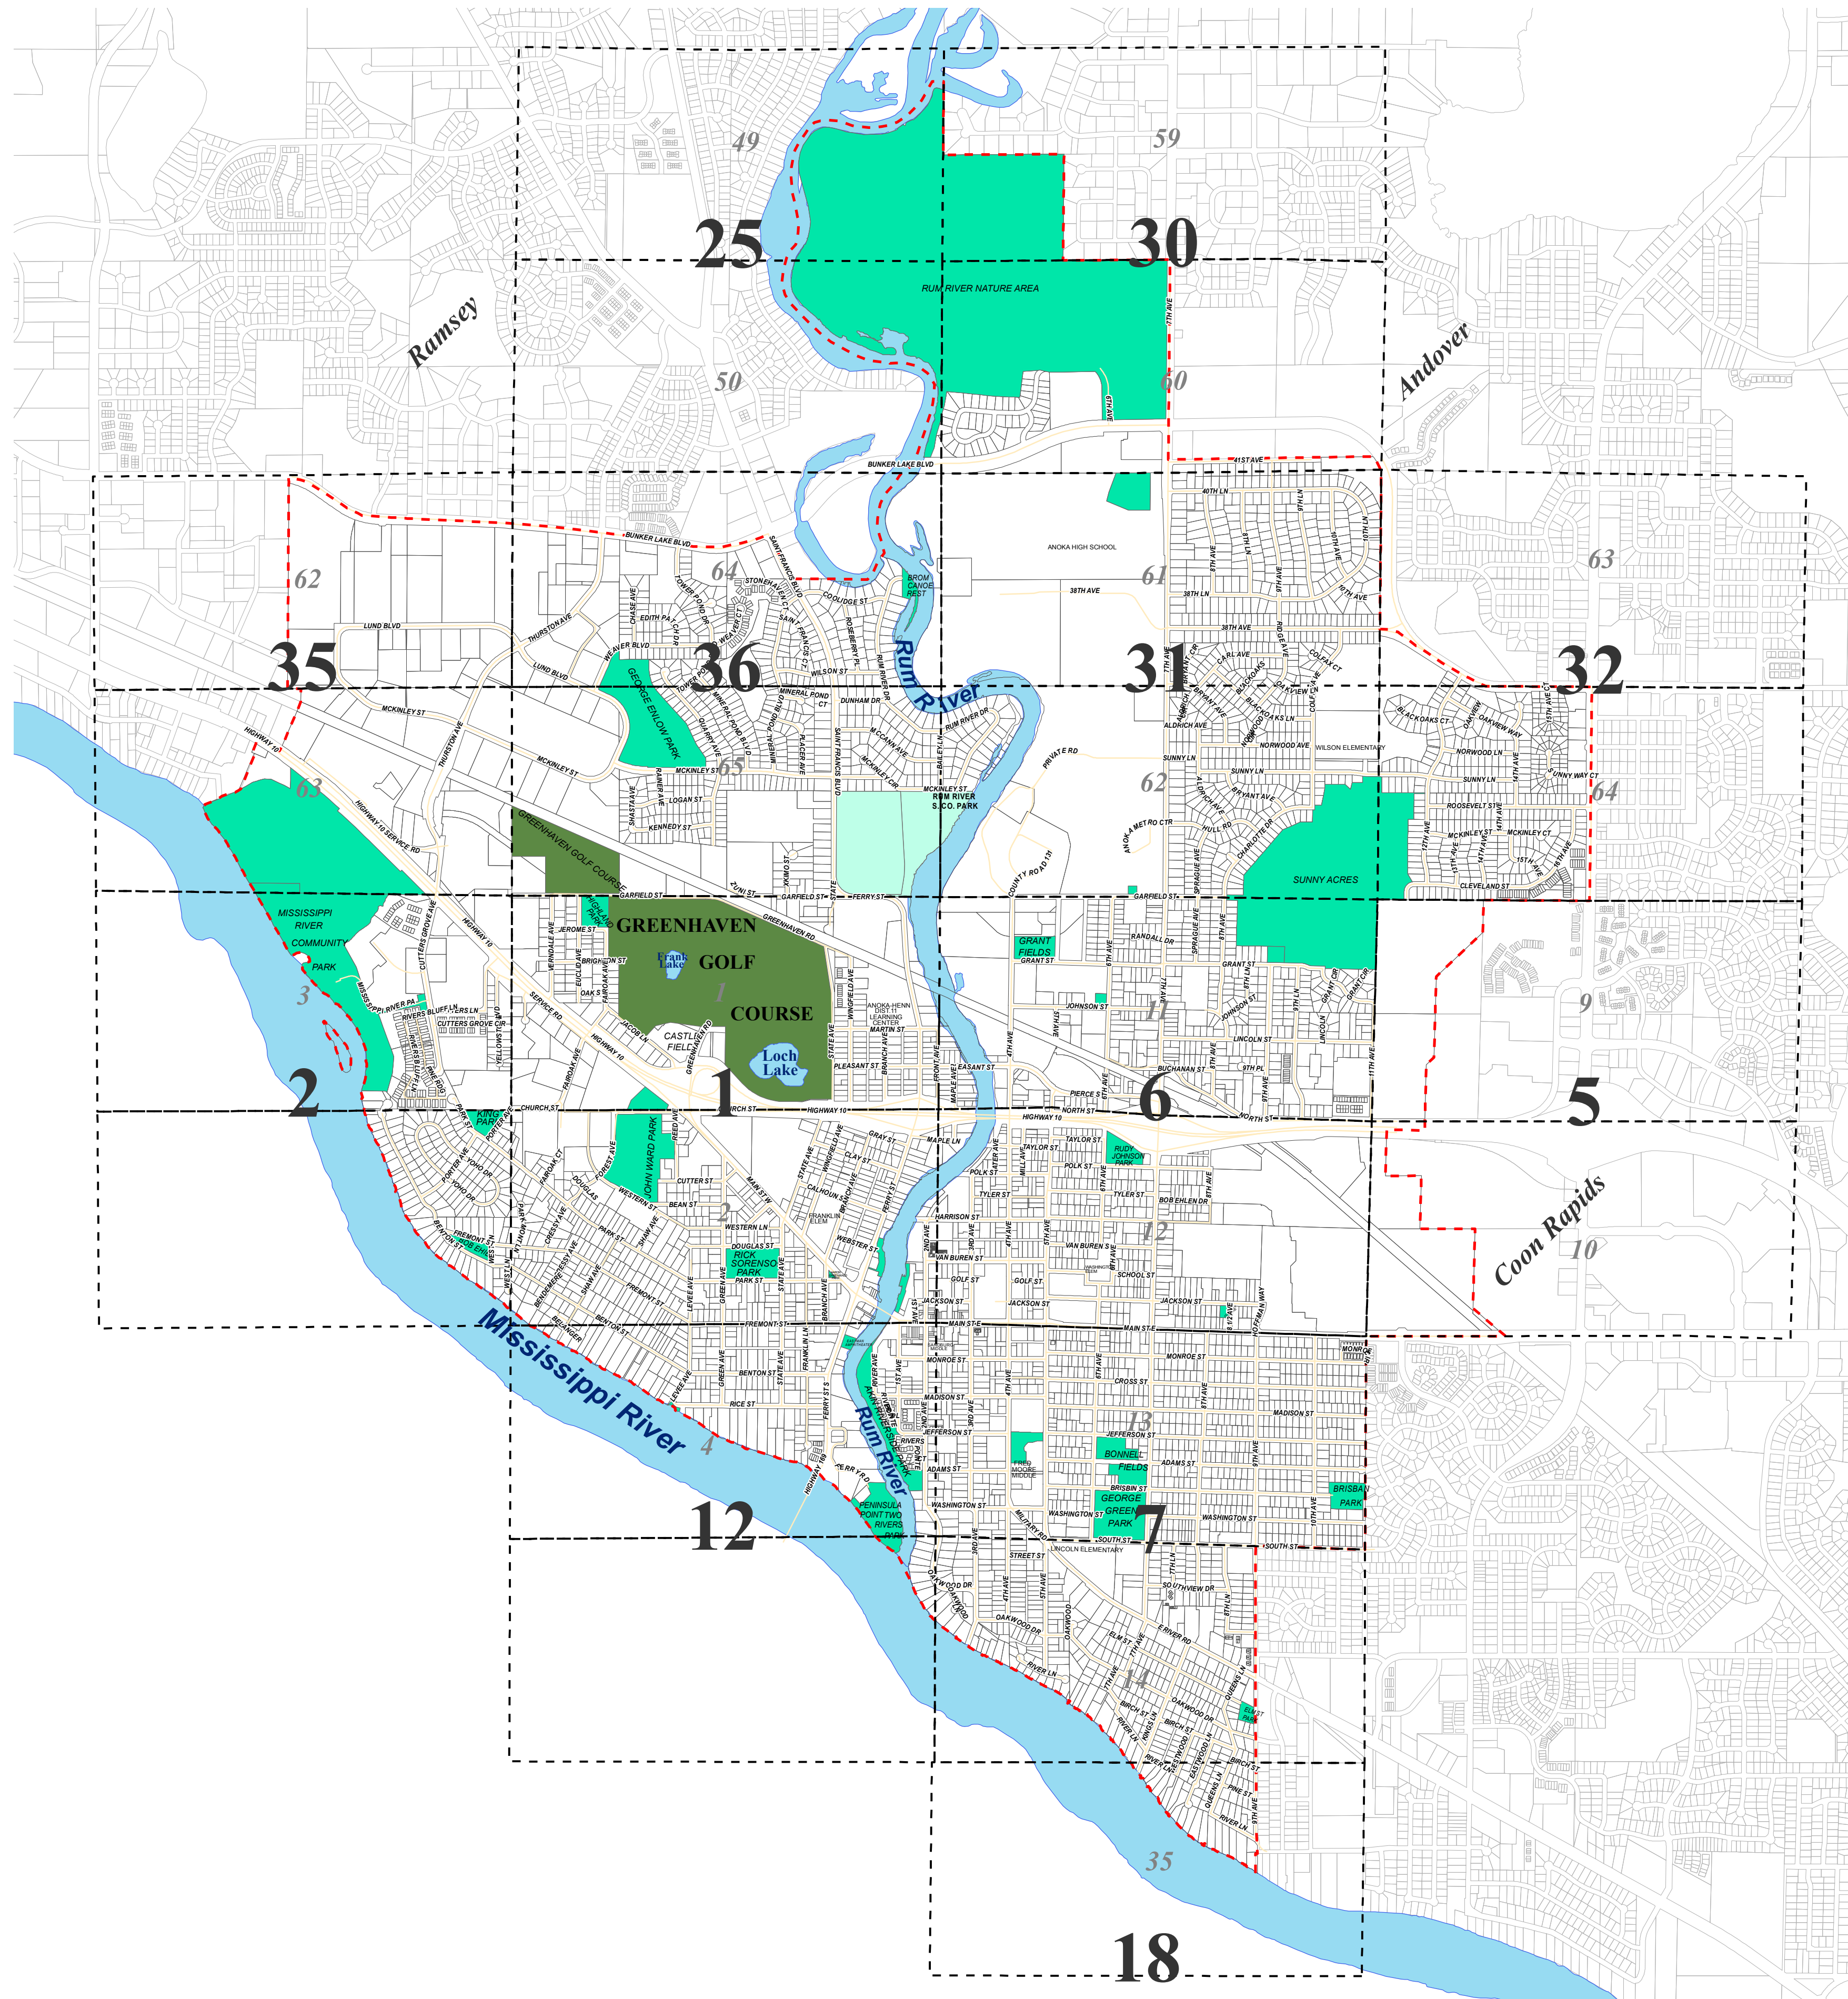

Range 25 W

Range 24 W

City of Anoka

Legend

-  Cities
-  County Park
-  Golf Course
-  City Park
-  Half Section
-  Page Number

**Anoka County
Surveyor's Office
Room 224
2100 3rd Avenue North
Anoka, MN 55303
763-323-5510**