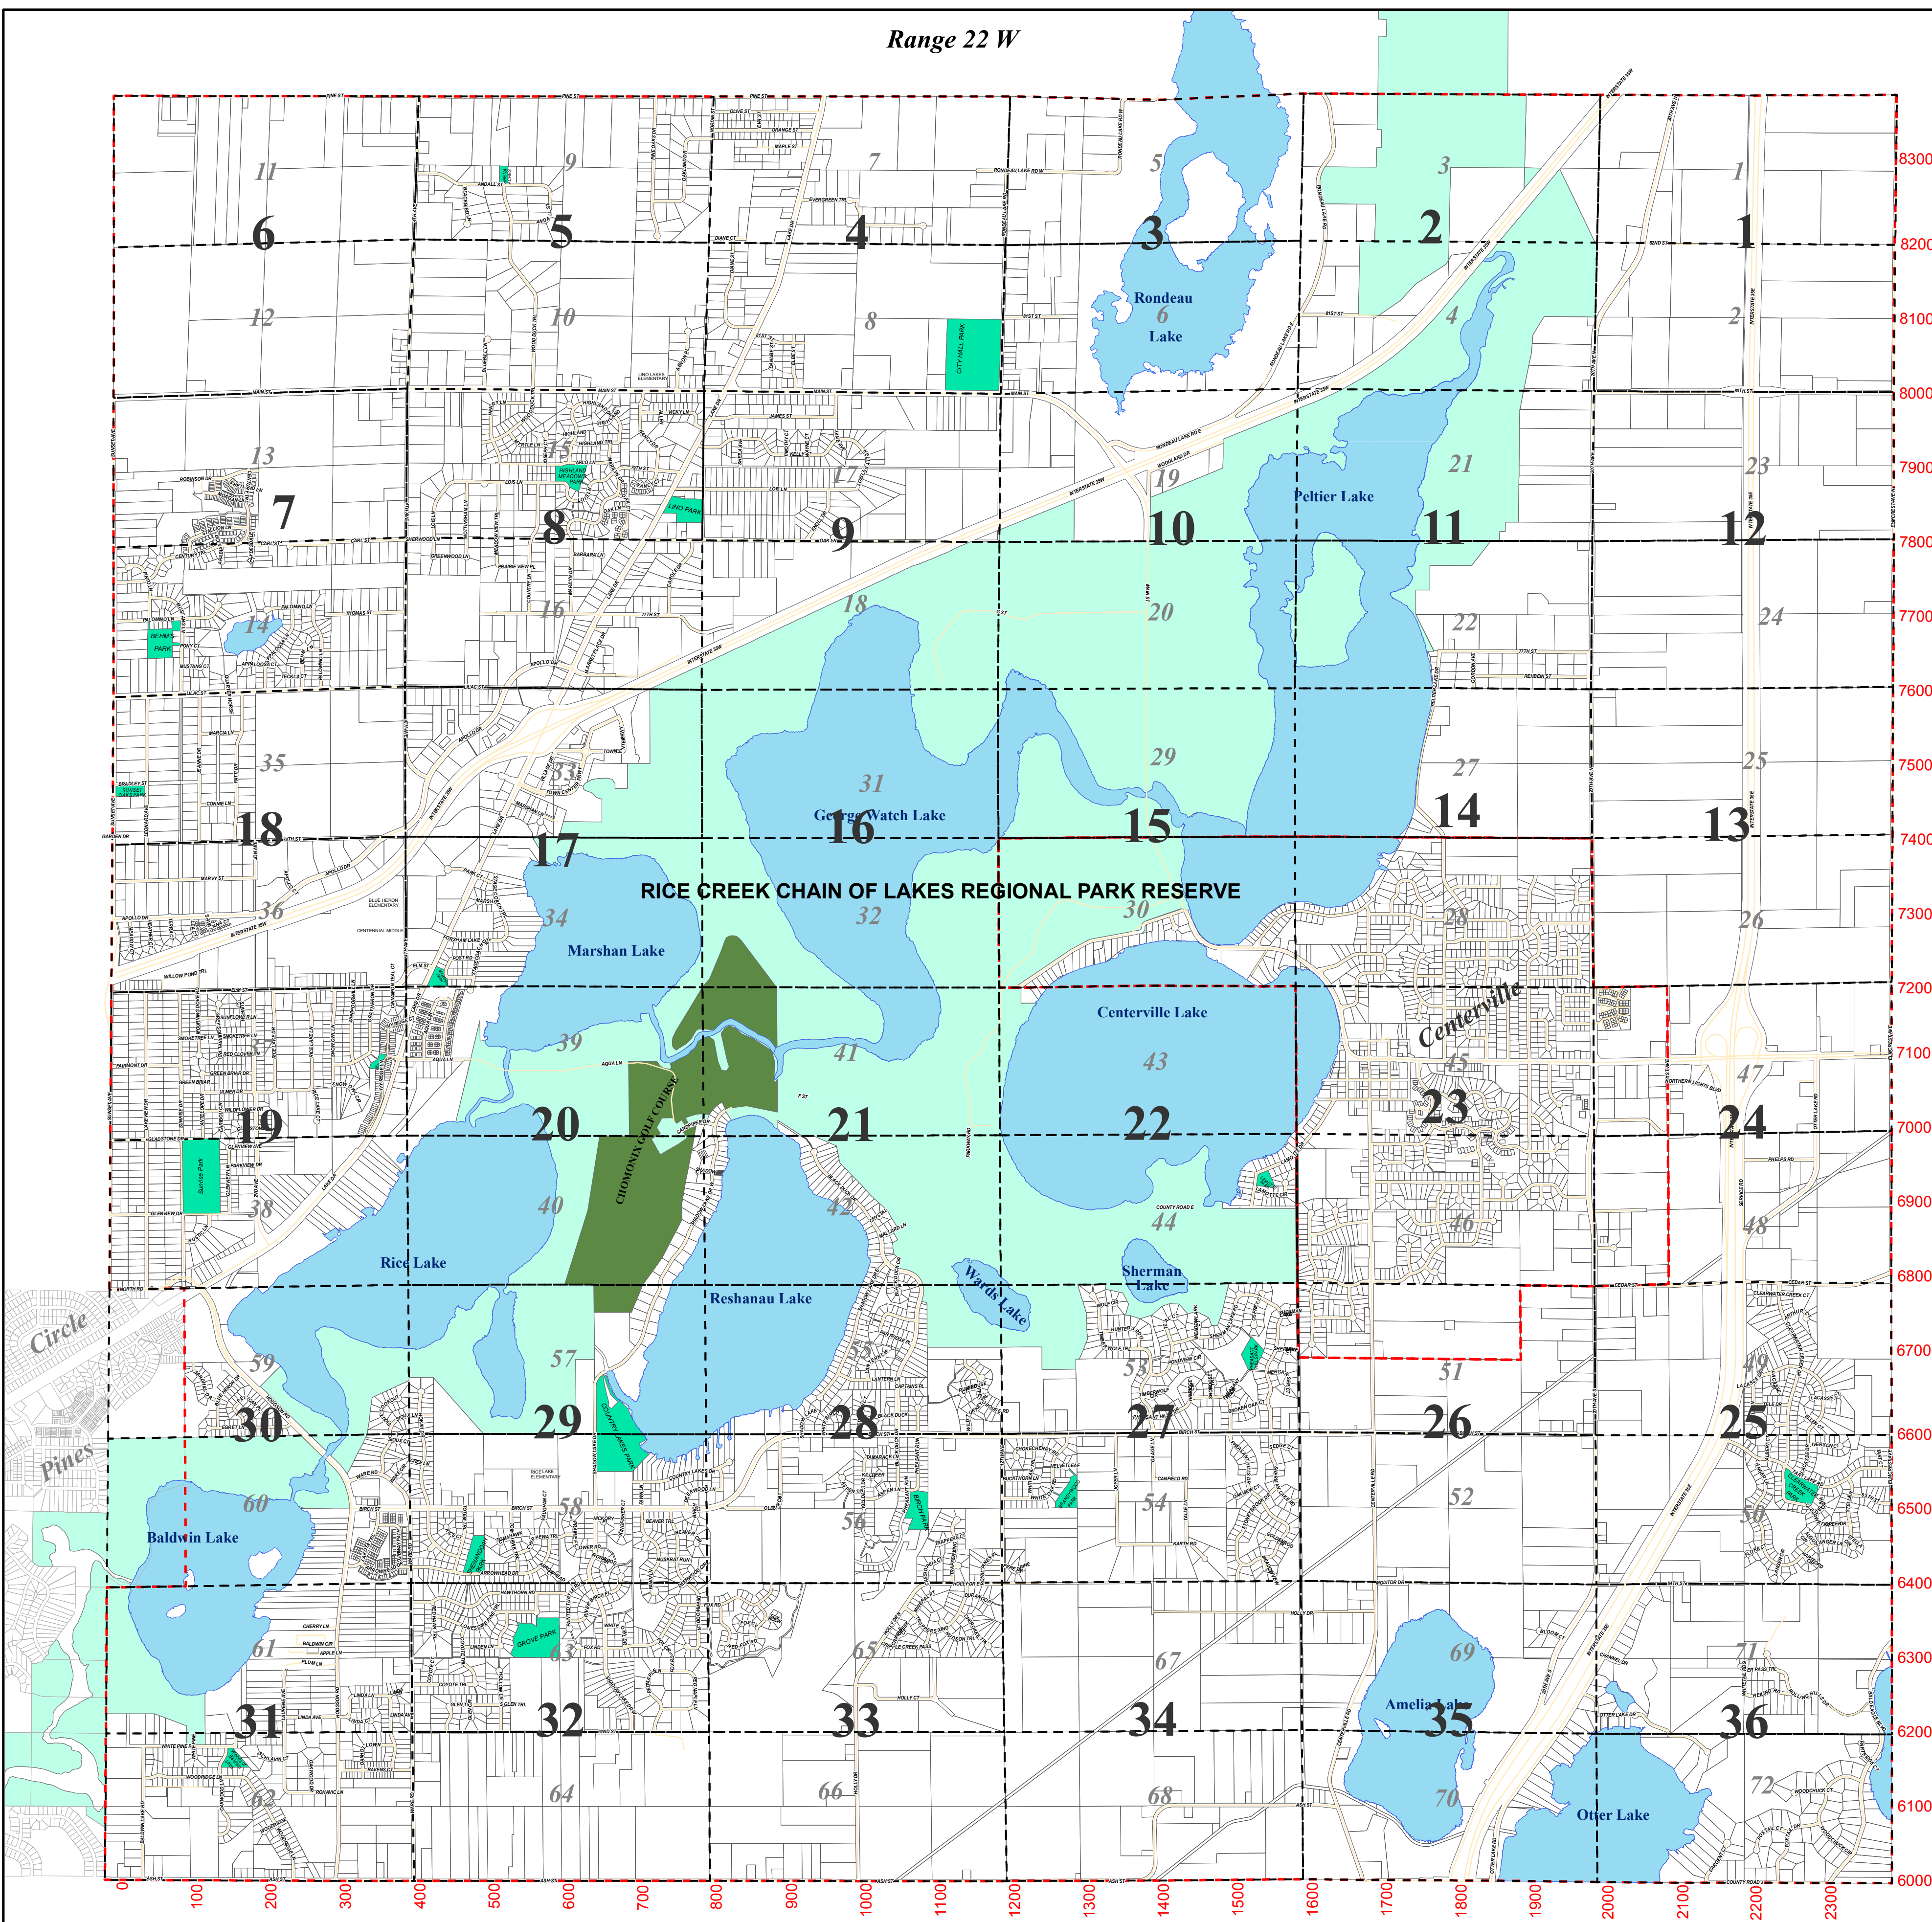

Range 22 W

# City of Lino Lakes

Township 31 N

**Legend**

- Cities
- County Park
- Golf Course
- City Park
- Half Section
- Page Number

**Anoka County  
Surveyor's Office  
Room 224  
2100 3rd Avenue North  
Anoka, MN 55303  
763-323-5510**

RED INDEX = Lino Lakes & Centerville only