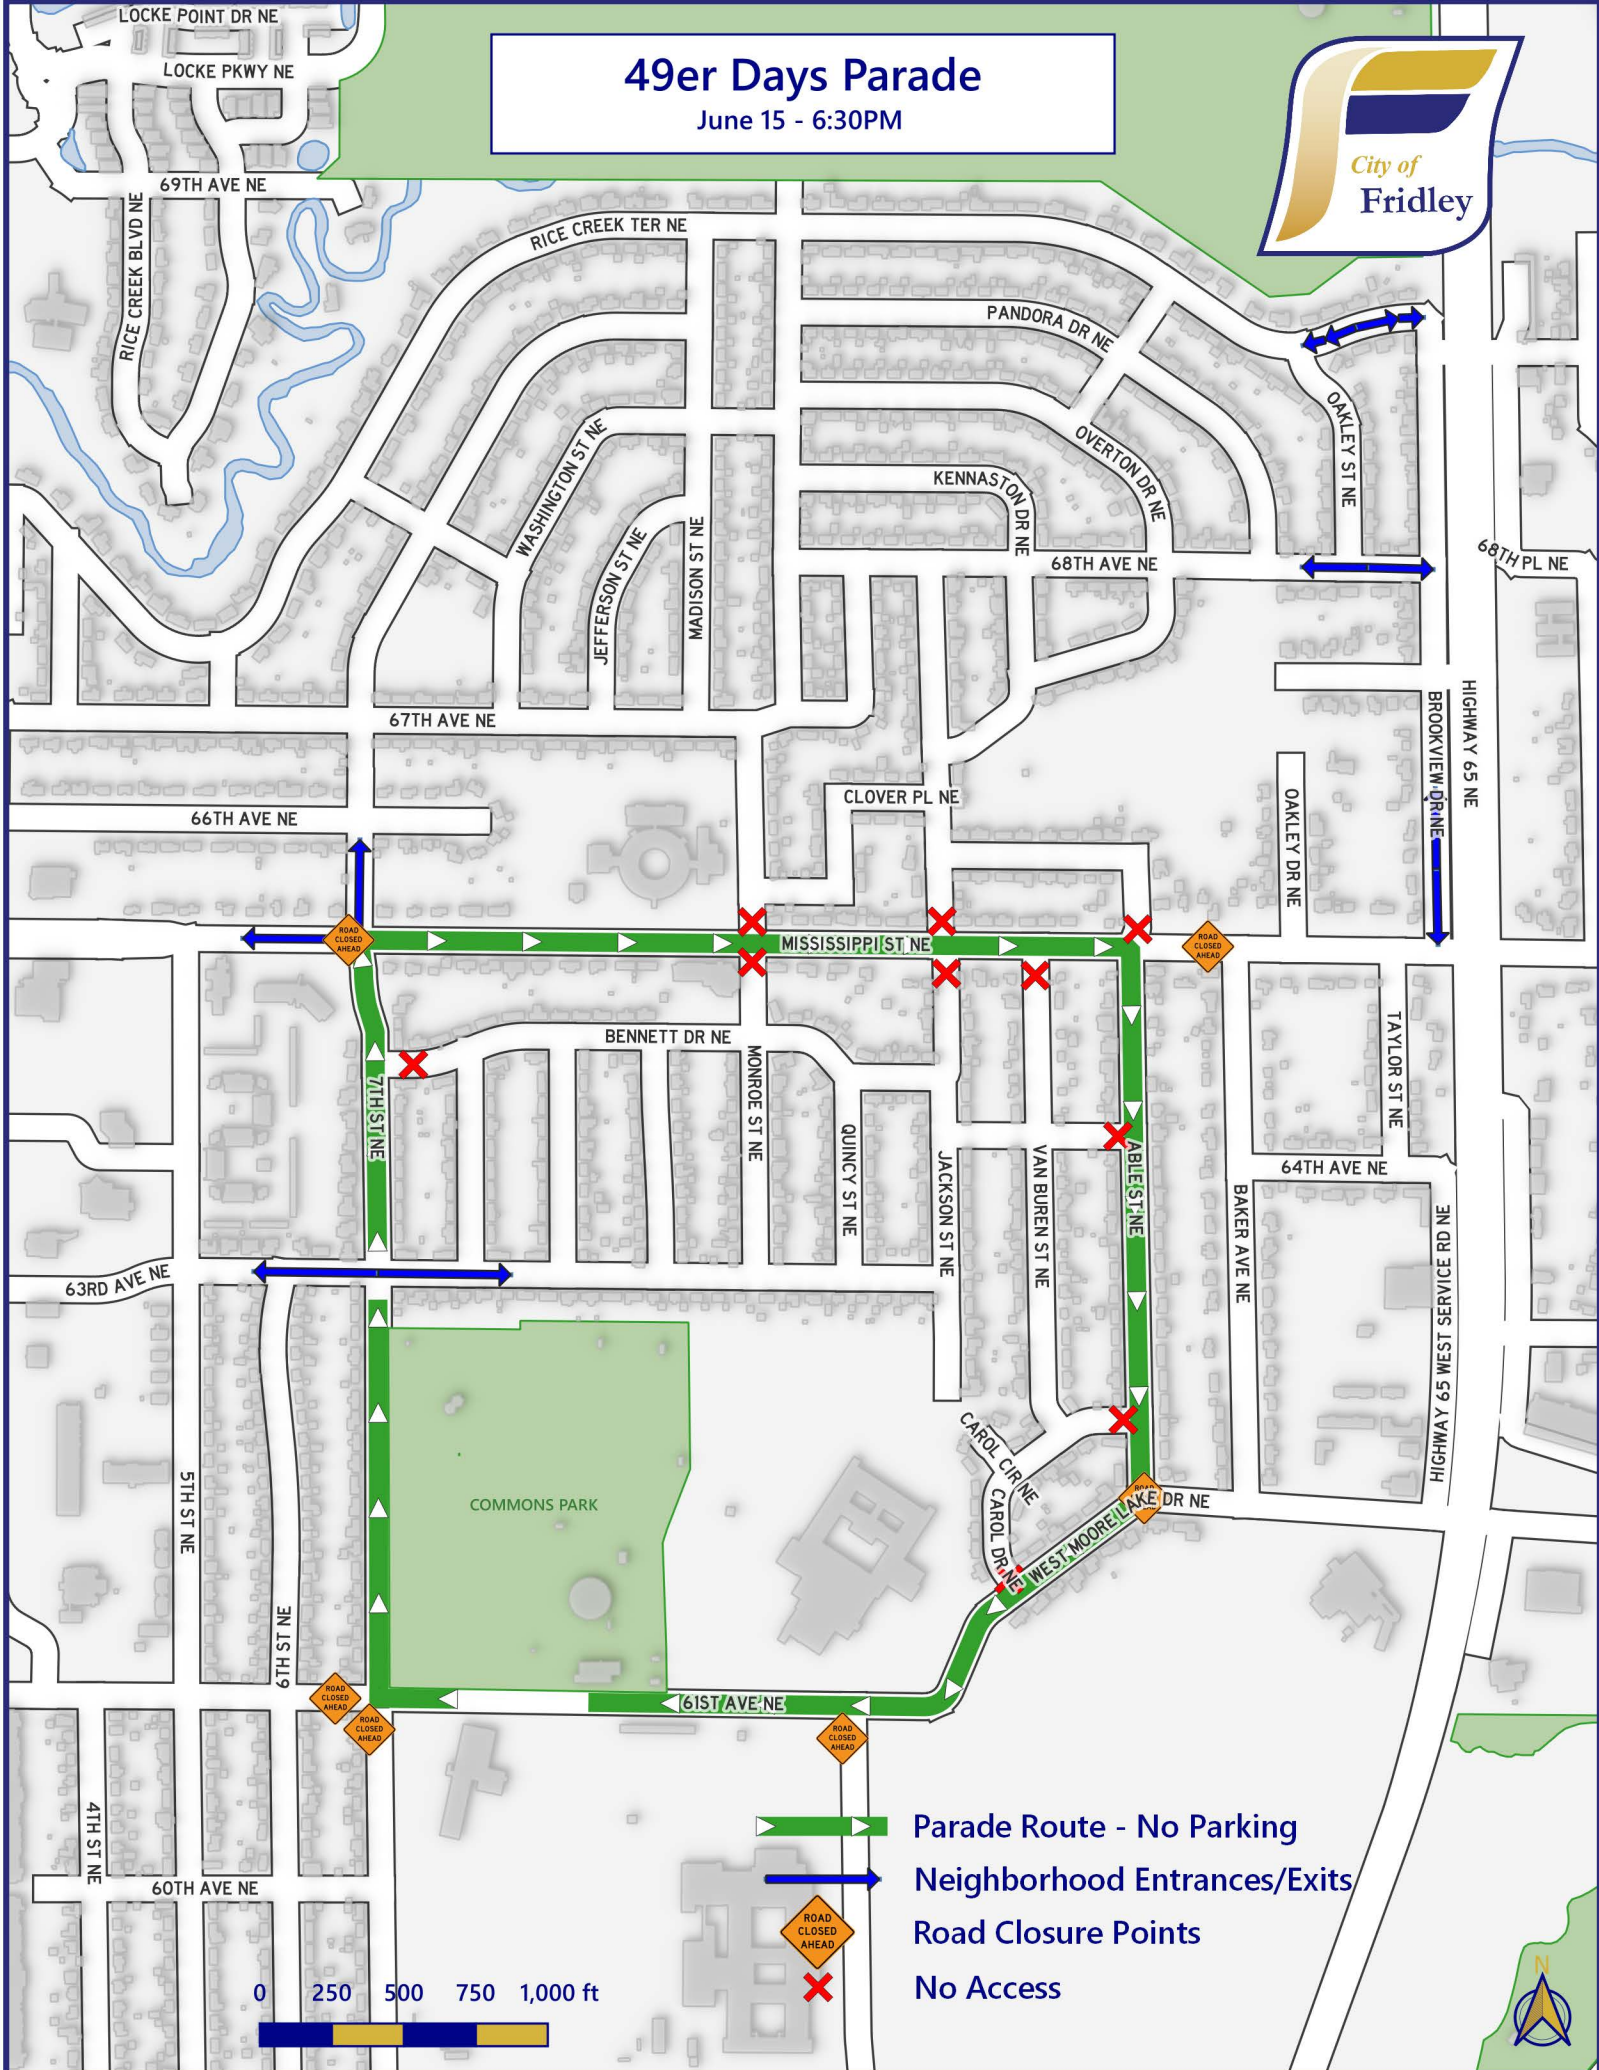

49er Days Parade

June 15 - 6:30PM

LOCKE POINT DR NE
LOCKE PKWY NE
69TH AVE NE

RICE CREEK TER NE
PANDORA DR NE
WASHINGTON ST NE
JEFFERSON ST NE
MADISON ST NE
KENNASTON DR NE
OVERTON DR NE
68TH AVE NE
OAKLEY ST NE
67TH AVE NE
CLOVER PL NE
66TH AVE NE
OAKLEY DR NE
BROOKVIEW DR NE
HIGHWAY 65 NE
68TH PL NE

- Parade Route - No Parking
- Neighborhood Entrances/Exits
- Road Closure Points
- No Access