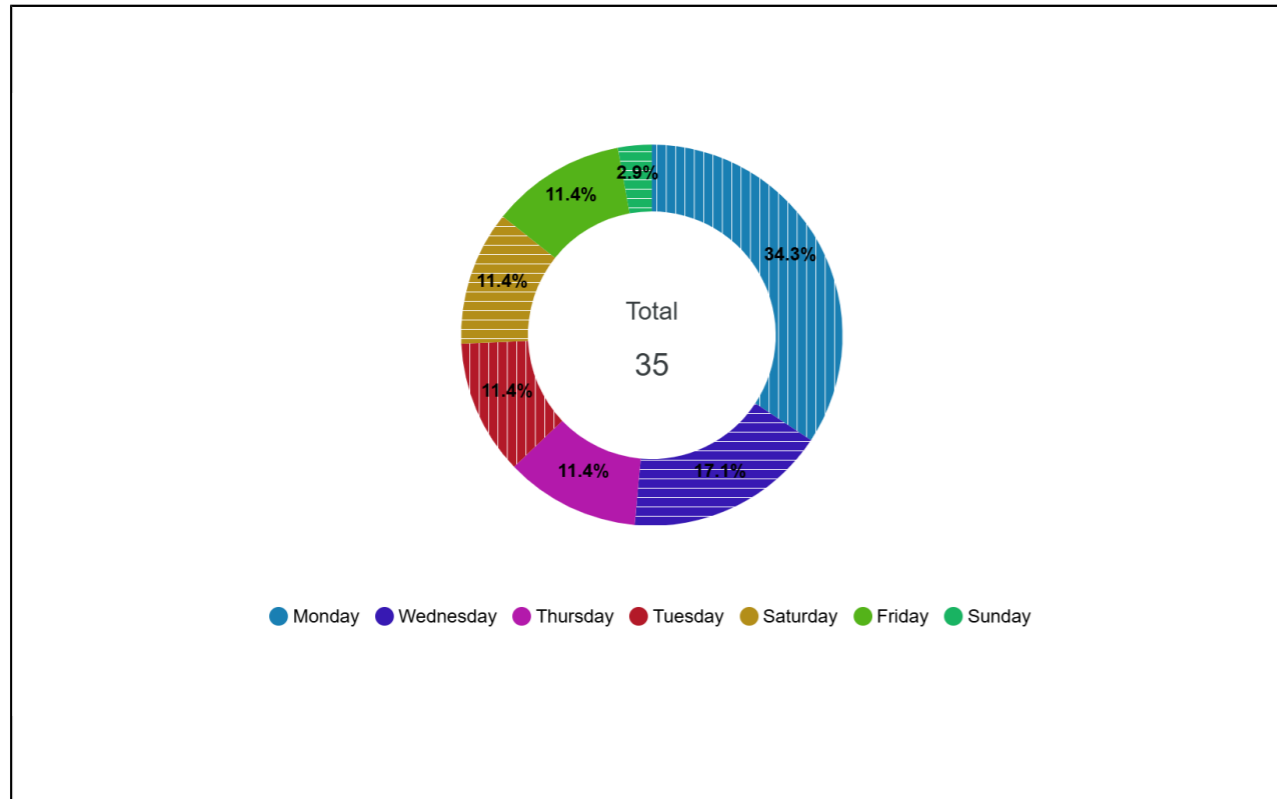

35 Crashes

KABCO Severity

- (A) Suspected Serious Injury: 3
- (B) Suspected Minor Injury: 9
- (C) Possible Injury: 7
- (O) Property Damage-Only: 16

Charts and Graphs

Day of Week

KABCO Severity

Roadway Surface Condition

Light Condition

Weather

Collision Types

Crash Table

CCN	Collision Type	KABCO Severity	Weather	Crash Date	Crash Time
935228	Right Angle	(C) Possible Injury	Clear	August 19, 2021	1:13:00 PM
939116	Left Turn	(B) Suspected Minor Injury	Clear	September 7, 2021	2:25:00 PM
973642	Side Swiped Same Direction	(B) Suspected Minor Injury	Snow	November 14, 2021	10:47:00 PM
977995	Right Turn	(A) Suspected Serious Injury	Clear	December 6, 2021	4:43:00 PM
982226	Hit Animal	(O) Property Damage-Only	Clear	December 20, 2021	9:29:00 PM
986070	Rear End	(B) Suspected Minor Injury	Clear	January 3, 2022	6:53:00 PM
1024910	Rear End	(C) Possible Injury	Cloudy	May 26, 2022	12:36:00 PM
1034900	Rear End	(O) Property Damage-Only	Clear	July 19, 2022	6:00:00 PM
1039054	Left Turn	(A) Suspected Serious Injury	Clear	August 10, 2022	7:13:00 PM
1050547	Right Angle	(B) Suspected Minor Injury	Clear	October 8, 2022	3:34:00 PM
1055279	Hit Animal	(B) Suspected Minor Injury	Clear	November 2, 2022	6:34:00 AM
1081216	Straight Hit VRU	(O) Property Damage-Only	Rain	February 14, 2023	11:48:00 AM
1117004	Side Swiped Same Direction	(B) Suspected Minor Injury	Clear	June 26, 2023	5:53:00 PM