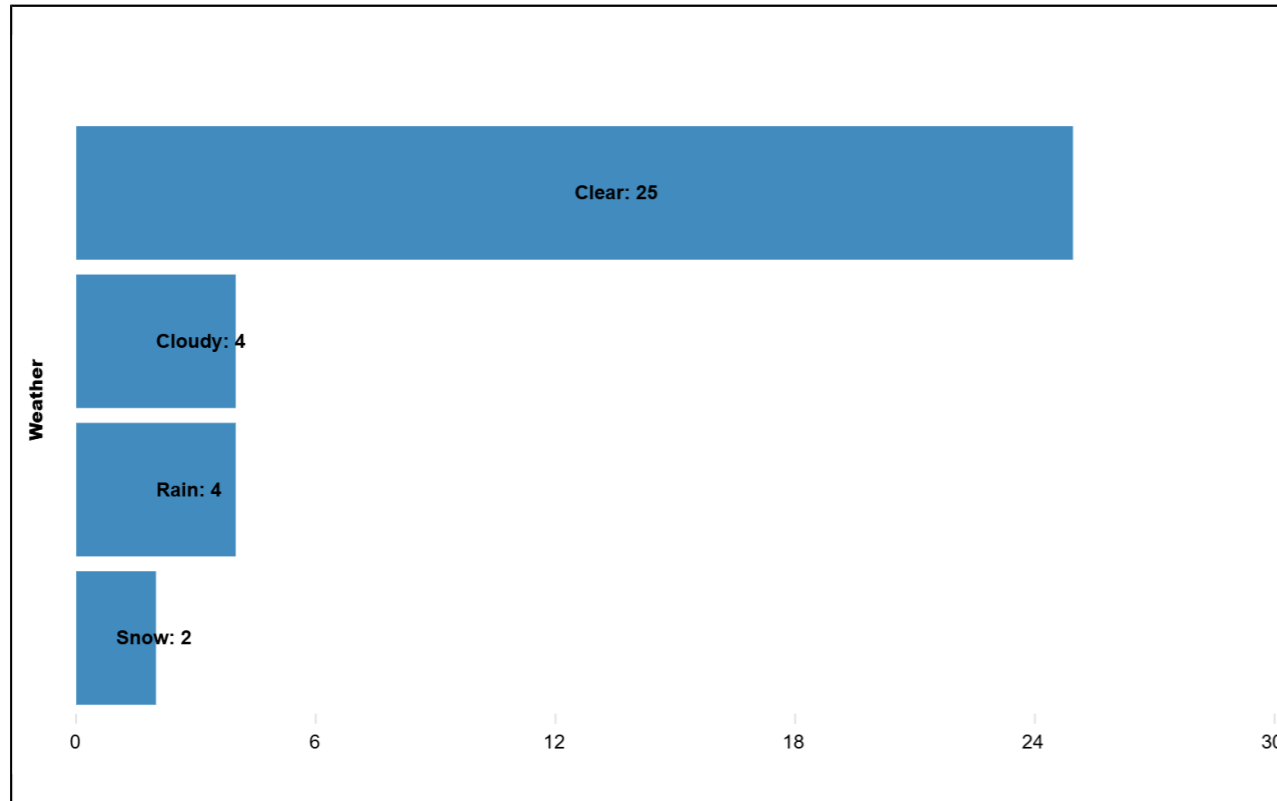

35 Crashes

KABCO Severity

- (A) Suspected Serious Injury: 3
- (B) Suspected Minor Injury: 9
- (C) Possible Injury: 7
- (O) Property Damage-Only: 16

Charts and Graphs

Day of Week

KABCO Severity

Roadway Surface Condition

Light Condition

Weather

Collision Types

Crash Table

CCN	Collision Type	KABCO Severity	Weather	Crash Date	Crash Time
935228	Right Angle	(C) Possible Injury	Clear	August 19, 2021	1:13:00 PM
939116	Left Turn	(B) Suspected Minor Injury	Clear	September 7, 2021	2:25:00 PM
973642	Side Swiped Same Direction	(B) Suspected Minor Injury	Snow	November 14, 2021	10:47:00 PM
977995	Right Turn	(A) Suspected Serious Injury	Clear	December 6, 2021	4:43:00 PM
982226	Hit Animal	(O) Property Damage-Only	Clear	December 20, 2021	9:29:00 PM
986070	Rear End	(B) Suspected Minor Injury	Clear	January 3, 2022	6:53:00 PM
1024910	Rear End	(C) Possible Injury	Cloudy	May 26, 2022	12:36:00 PM
1034900	Rear End	(O) Property Damage-Only	Clear	July 19, 2022	6:00:00 PM
1039054	Left Turn	(A) Suspected Serious Injury	Clear	August 10, 2022	7:13:00 PM
1050547	Right Angle	(B) Suspected Minor Injury	Clear	October 8, 2022	3:34:00 PM
1055279	Hit Animal	(B) Suspected Minor Injury	Clear	November 2, 2022	6:34:00 AM
1081216	Straight Hit VRU	(O) Property Damage-Only	Rain	February 14, 2023	11:48:00 AM
1117004	Side Swiped Same Direction	(B) Suspected Minor Injury	Clear	June 26, 2023	5:53:00 PM