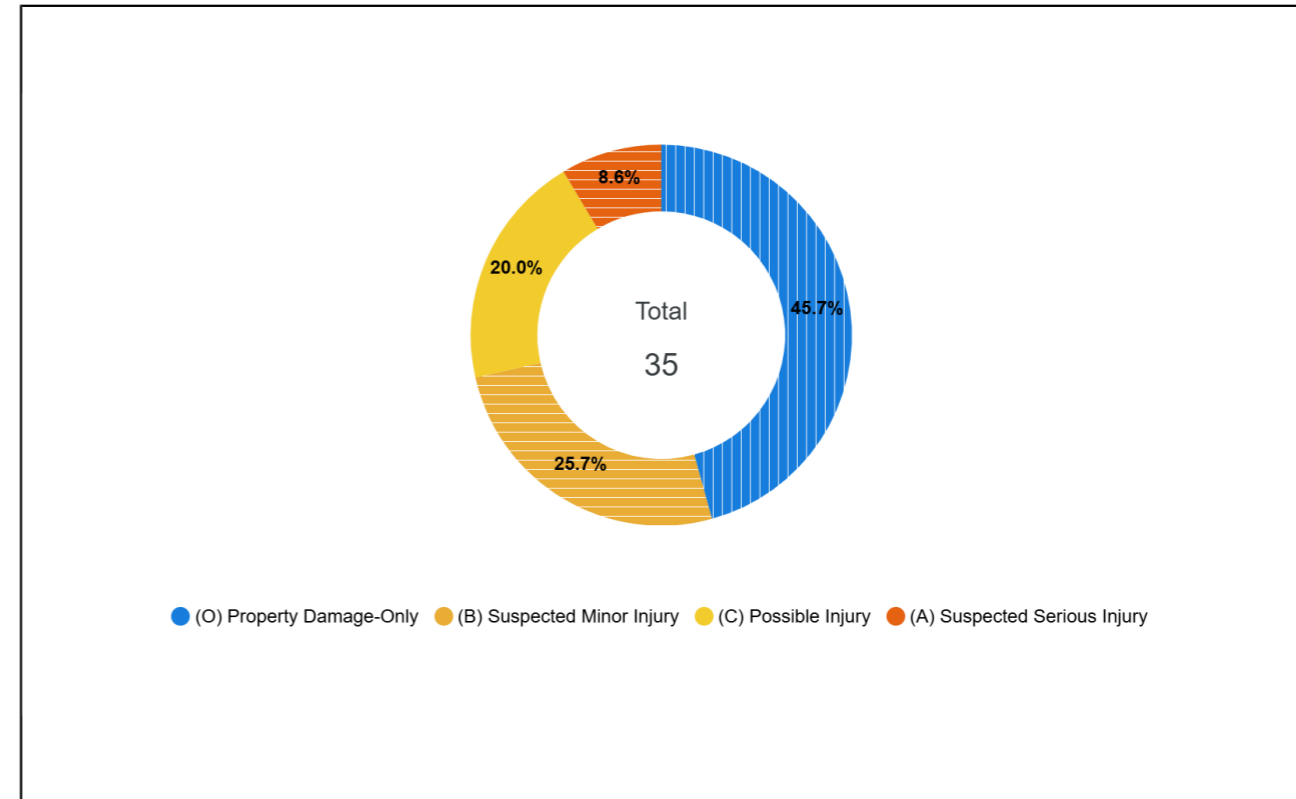

35 Crashes

KABCO Severity

- (A) Suspected Serious Injury: 3
- (B) Suspected Minor Injury: 9
- (C) Possible Injury: 7
- (O) Property Damage-Only: 16

Charts and Graphs

Day of Week

KABCO Severity

Roadway Surface Condition

Light Condition

Weather

Collision Types

Crash Table

CCN	Collision Type	KABCO Severity	Weather	Crash Date	Crash Time
935228	Right Angle	(C) Possible Injury	Clear	August 19, 2021	1:13:00 PM
939116	Left Turn	(B) Suspected Minor Injury	Clear	September 7, 2021	2:25:00 PM
973642	Side Swiped Same Direction	(B) Suspected Minor Injury	Snow	November 14, 2021	10:47:00 PM
977995	Right Turn	(A) Suspected Serious Injury	Clear	December 6, 2021	4:43:00 PM
982226	Hit Animal	(O) Property Damage-Only	Clear	December 20, 2021	9:29:00 PM
986070	Rear End	(B) Suspected Minor Injury	Clear	January 3, 2022	6:53:00 PM
1024910	Rear End	(C) Possible Injury	Cloudy	May 26, 2022	12:36:00 PM
1034900	Rear End	(O) Property Damage-Only	Clear	July 19, 2022	6:00:00 PM
1039054	Left Turn	(A) Suspected Serious Injury	Clear	August 10, 2022	7:13:00 PM
1050547	Right Angle	(B) Suspected Minor Injury	Clear	October 8, 2022	3:34:00 PM
1055279	Hit Animal	(B) Suspected Minor Injury	Clear	November 2, 2022	6:34:00 AM
1081216	Straight Hit VRU	(O) Property Damage-Only	Rain	February 14, 2023	11:48:00 AM
1117004	Side Swiped Same Direction	(B) Suspected Minor Injury	Clear	June 26, 2023	5:53:00 PM