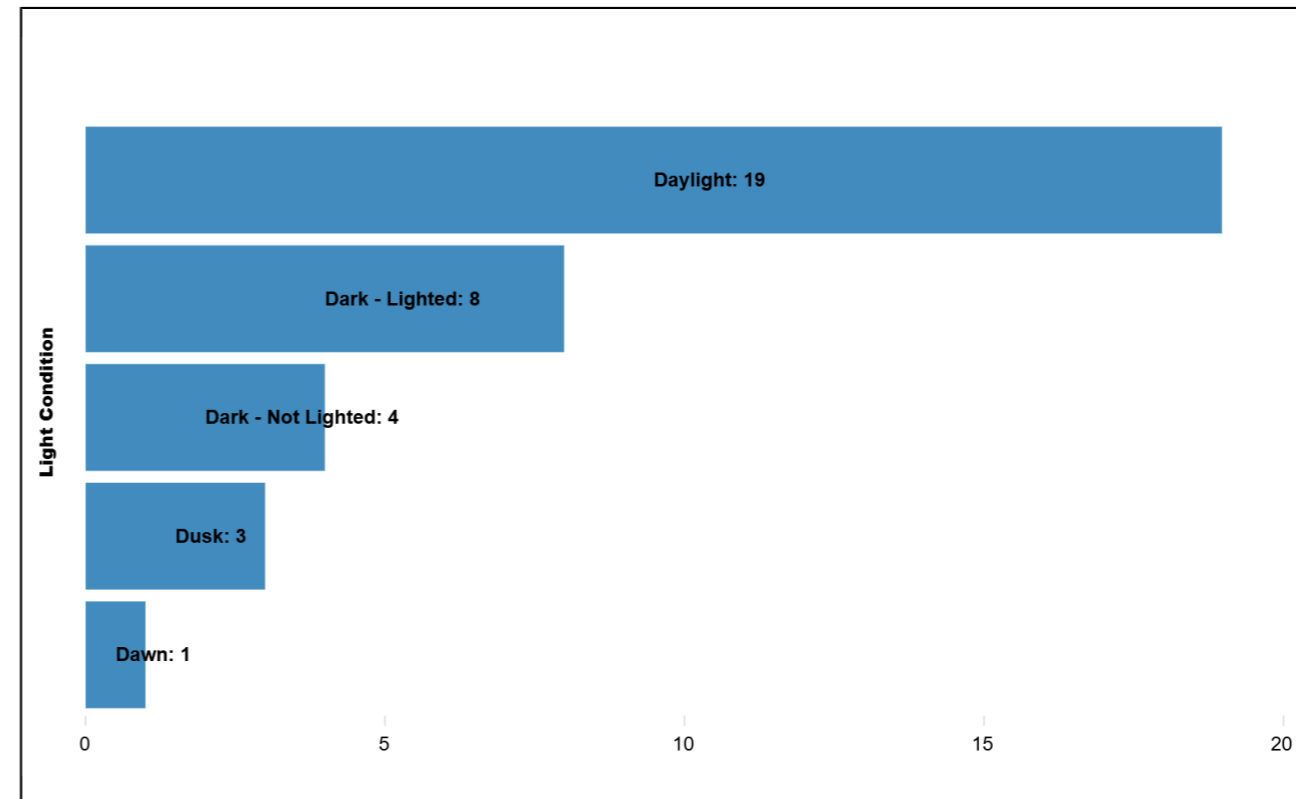

35 Crashes

KABCO Severity

- (A) Suspected Serious Injury: 3
- (B) Suspected Minor Injury: 9
- (C) Possible Injury: 7
- (O) Property Damage-Only: 16

Charts and Graphs

Day of Week

KABCO Severity

Roadway Surface Condition

Light Condition

Weather

Collision Types

Crash Table

CCN	Collision Type	KABCO Severity	Weather	Crash Date	Crash Time
935228	Right Angle	(C) Possible Injury	Clear	August 19, 2021	1:13:00 PM
939116	Left Turn	(B) Suspected Minor Injury	Clear	September 7, 2021	2:25:00 PM
973642	Side Swiped Same Direction	(B) Suspected Minor Injury	Snow	November 14, 2021	10:47:00 PM
977995	Right Turn	(A) Suspected Serious Injury	Clear	December 6, 2021	4:43:00 PM
982226	Hit Animal	(O) Property Damage-Only	Clear	December 20, 2021	9:29:00 PM
986070	Rear End	(B) Suspected Minor Injury	Clear	January 3, 2022	6:53:00 PM
1024910	Rear End	(C) Possible Injury	Cloudy	May 26, 2022	12:36:00 PM
1034900	Rear End	(O) Property Damage-Only	Clear	July 19, 2022	6:00:00 PM
1039054	Left Turn	(A) Suspected Serious Injury	Clear	August 10, 2022	7:13:00 PM
1050547	Right Angle	(B) Suspected Minor Injury	Clear	October 8, 2022	3:34:00 PM
1055279	Hit Animal	(B) Suspected Minor Injury	Clear	November 2, 2022	6:34:00 AM
1081216	Straight Hit VRU	(O) Property Damage-Only	Rain	February 14, 2023	11:48:00 AM
1117004	Side Swiped Same Direction	(B) Suspected Minor Injury	Clear	June 26, 2023	5:53:00 PM