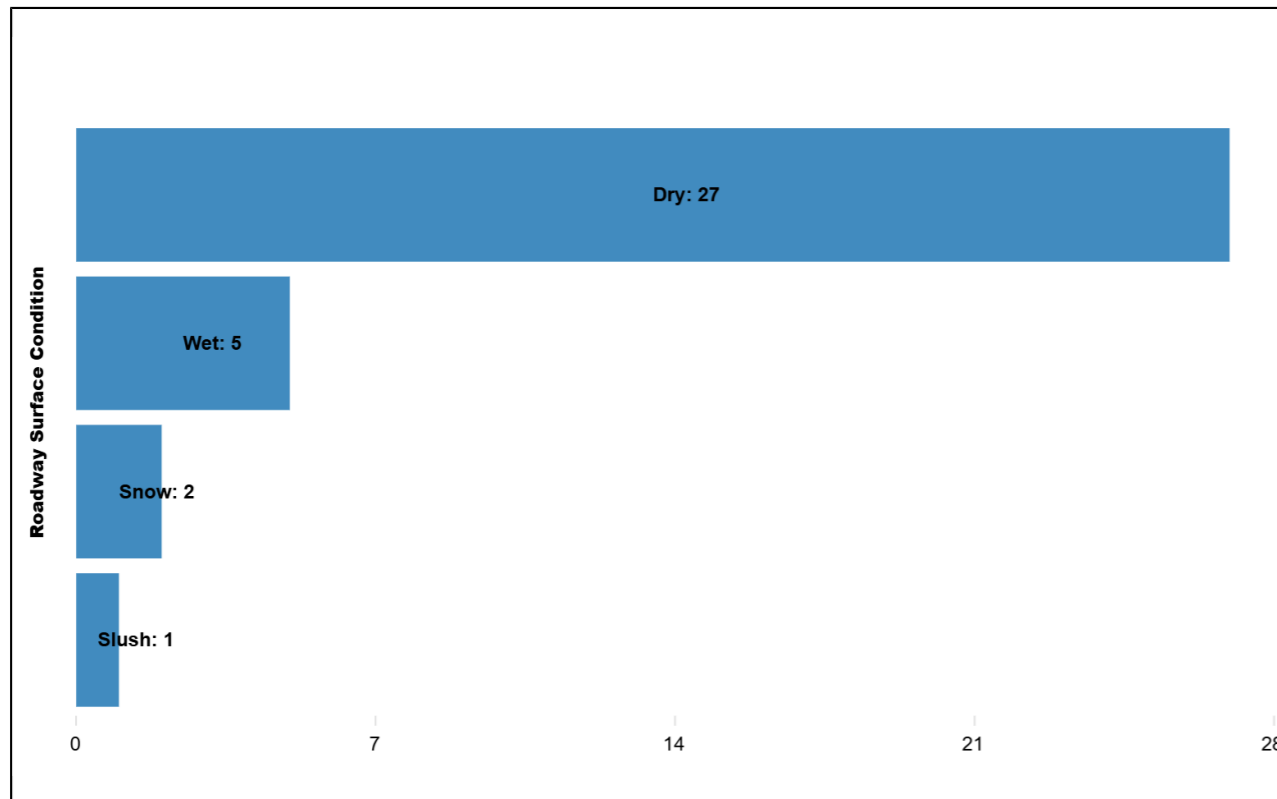

35 Crashes

KABCO Severity

- (A) Suspected Serious Injury: 3
- (B) Suspected Minor Injury: 9
- (C) Possible Injury: 7
- (O) Property Damage-Only: 16

Charts and Graphs

Day of Week

KABCO Severity

Roadway Surface Condition

Light Condition

Weather

Collision Types

Crash Table

CCN	Collision Type	KABCO Severity	Weather	Crash Date	Crash Time
935228	Right Angle	(C) Possible Injury	Clear	August 19, 2021	1:13:00 PM
939116	Left Turn	(B) Suspected Minor Injury	Clear	September 7, 2021	2:25:00 PM
973642	Side Swiped Same Direction	(B) Suspected Minor Injury	Snow	November 14, 2021	10:47:00 PM
977995	Right Turn	(A) Suspected Serious Injury	Clear	December 6, 2021	4:43:00 PM
982226	Hit Animal	(O) Property Damage-Only	Clear	December 20, 2021	9:29:00 PM
986070	Rear End	(B) Suspected Minor Injury	Clear	January 3, 2022	6:53:00 PM
1024910	Rear End	(C) Possible Injury	Cloudy	May 26, 2022	12:36:00 PM
1034900	Rear End	(O) Property Damage-Only	Clear	July 19, 2022	6:00:00 PM
1039054	Left Turn	(A) Suspected Serious Injury	Clear	August 10, 2022	7:13:00 PM
1050547	Right Angle	(B) Suspected Minor Injury	Clear	October 8, 2022	3:34:00 PM
1055279	Hit Animal	(B) Suspected Minor Injury	Clear	November 2, 2022	6:34:00 AM
1081216	Straight Hit VRU	(O) Property Damage-Only	Rain	February 14, 2023	11:48:00 AM
1117004	Side Swiped Same Direction	(B) Suspected Minor Injury	Clear	June 26, 2023	5:53:00 PM