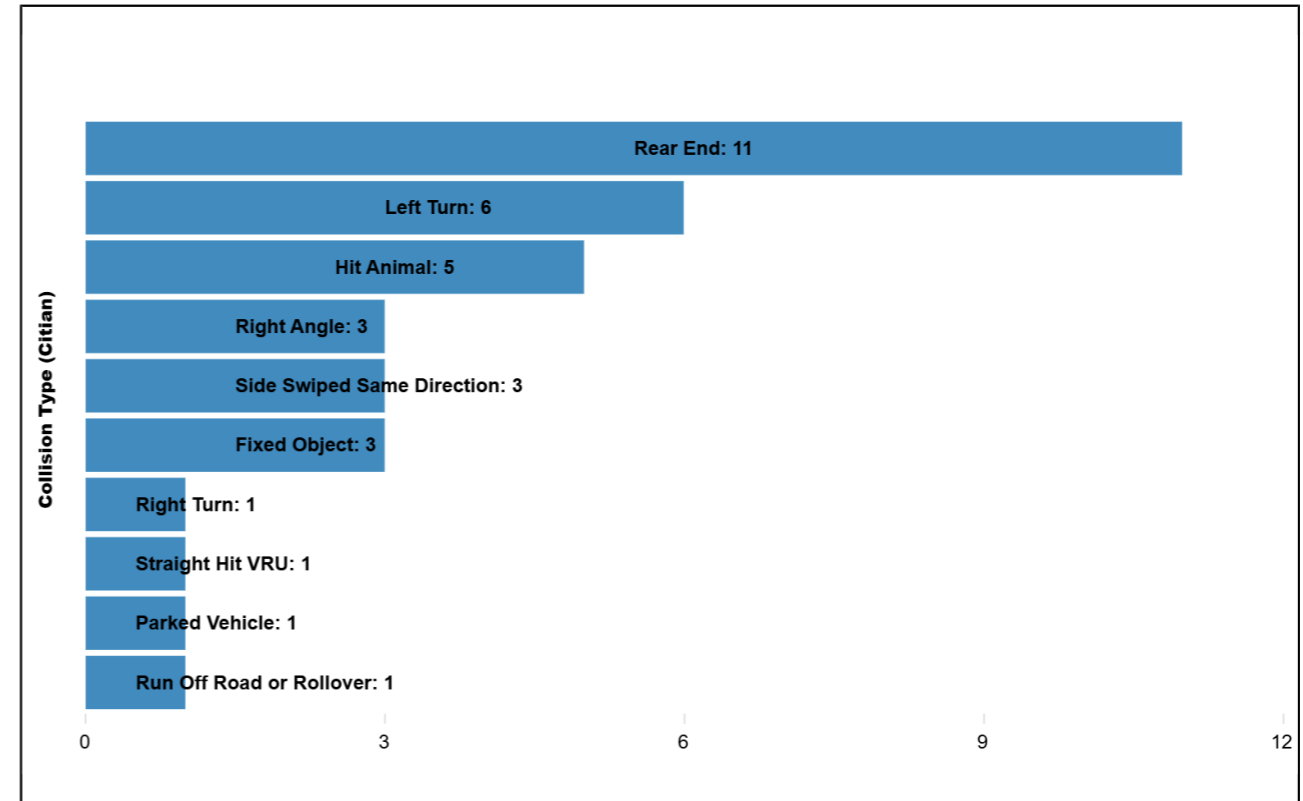

Light Condition

Weather

Collision Types

Crash Table

CCN	Collision Type	KABCO Severity	Weather	Crash Date	Crash Time
935228	Right Angle	(C) Possible Injury	Clear	August 19, 2021	1:13:00 PM
939116	Left Turn	(B) Suspected Minor Injury	Clear	September 7, 2021	2:25:00 PM
973642	Side Swiped Same Direction	(B) Suspected Minor Injury	Snow	November 14, 2021	10:47:00 PM
977995	Right Turn	(A) Suspected Serious Injury	Clear	December 6, 2021	4:43:00 PM
982226	Hit Animal	(O) Property Damage-Only	Clear	December 20, 2021	9:29:00 PM
986070	Rear End	(B) Suspected Minor Injury	Clear	January 3, 2022	6:53:00 PM
1024910	Rear End	(C) Possible Injury	Cloudy	May 26, 2022	12:36:00 PM
1034900	Rear End	(O) Property Damage-Only	Clear	July 19, 2022	6:00:00 PM
1039054	Left Turn	(A) Suspected Serious Injury	Clear	August 10, 2022	7:13:00 PM
1050547	Right Angle	(B) Suspected Minor Injury	Clear	October 8, 2022	3:34:00 PM
1055279	Hit Animal	(B) Suspected Minor Injury	Clear	November 2, 2022	6:34:00 AM
1081216	Straight Hit VRU	(O) Property Damage-Only	Rain	February 14, 2023	11:48:00 AM
1117004	Side Swiped Same Direction	(B) Suspected Minor Injury	Clear	June 26, 2023	5:53:00 PM