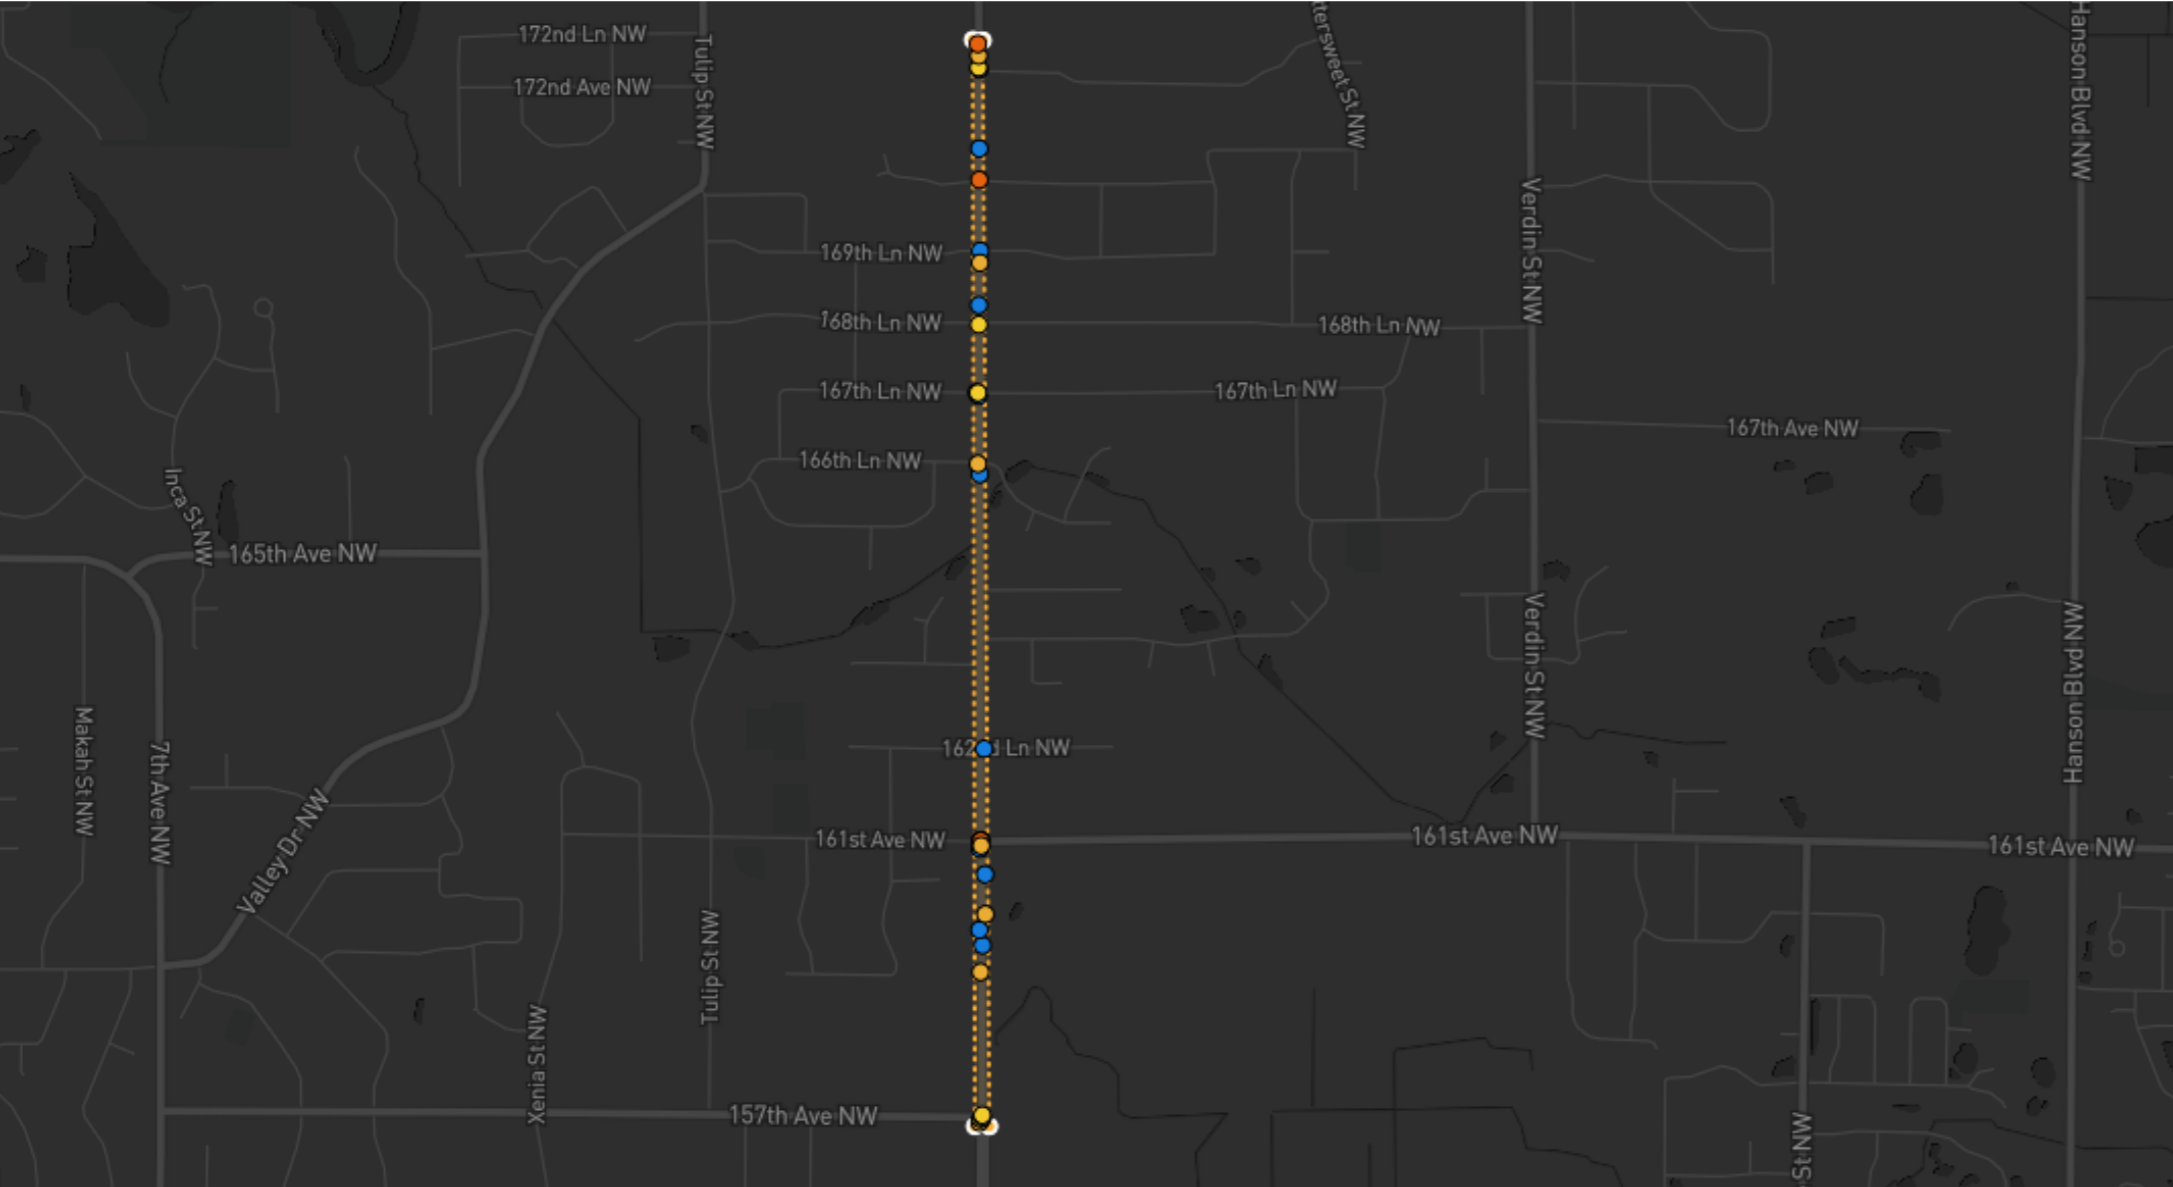

35 Crashes

KABCO Severity

- (A) Suspected Serious Injury: 3
- (B) Suspected Minor Injury: 9
- (C) Possible Injury: 7
- (O) Property Damage-Only: 16

Charts and Graphs

Day of Week

KABCO Severity

Roadway Surface Condition

Light Condition

Weather

Collision Types

Crash Table

CCN	Collision Type	KABCO Severity	Weather	Crash Date	Crash Time
935228	Right Angle	(C) Possible Injury	Clear	August 19, 2021	1:13:00 PM
939116	Left Turn	(B) Suspected Minor Injury	Clear	September 7, 2021	2:25:00 PM
973642	Side Swiped Same Direction	(B) Suspected Minor Injury	Snow	November 14, 2021	10:47:00 PM
977995	Right Turn	(A) Suspected Serious Injury	Clear	December 6, 2021	4:43:00 PM
982226	Hit Animal	(O) Property Damage-Only	Clear	December 20, 2021	9:29:00 PM
986070	Rear End	(B) Suspected Minor Injury	Clear	January 3, 2022	6:53:00 PM
1024910	Rear End	(C) Possible Injury	Cloudy	May 26, 2022	12:36:00 PM
1034900	Rear End	(O) Property Damage-Only	Clear	July 19, 2022	6:00:00 PM
1039054	Left Turn	(A) Suspected Serious Injury	Clear	August 10, 2022	7:13:00 PM
1050547	Right Angle	(B) Suspected Minor Injury	Clear	October 8, 2022	3:34:00 PM
1055279	Hit Animal	(B) Suspected Minor Injury	Clear	November 2, 2022	6:34:00 AM
1081216	Straight Hit VRU	(O) Property Damage-Only	Rain	February 14, 2023	11:48:00 AM
1117004	Side Swiped Same Direction	(B) Suspected Minor Injury	Clear	June 26, 2023	5:53:00 PM

Crash Summary

1275241	Left Turn	(O) Property Damage-Only	Clear	August 6, 2025	2:50:00 PM
1287034	Rear End	(O) Property Damage-Only	Cloudy	October 6, 2025	5:18:00 PM
1292110	Rear End	(O) Property Damage-Only	Rain	October 31, 2025	7:01:00 PM
1302766	Fixed Object	(C) Possible Injury	Clear	December 17, 2025	6:18:00 PM
1313587	Left Turn	(O) Property Damage-Only	Clear	February 5, 2026	5:39:00 AM
1322672	Hit Animal	(O) Property Damage-Only	Clear	March 30, 2026	6:45:00 AM