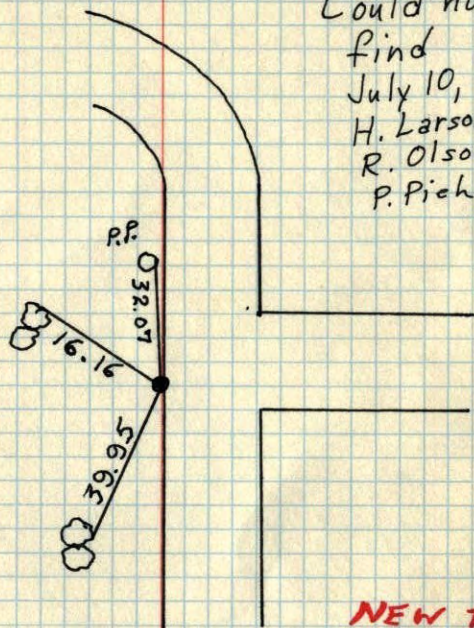

Center Sec. 17 T32 R24

Found and tied by LeRoy Winner.

Could not
find
July 10, 1968
H. Larson
R. Olson
P. Pich

NEW TIE
BOOK

LeRoy Winner
6/16/66

Center Sec. 17 T32 R24

Found and tied by LeRoy Winner.

Could not
find
July 10, 1968
H. Larson
R. Olson
P. Pich

LeRoy Winner
6/16/66

Center sec. 17-32-24

Le Roy Winner
6/16/66