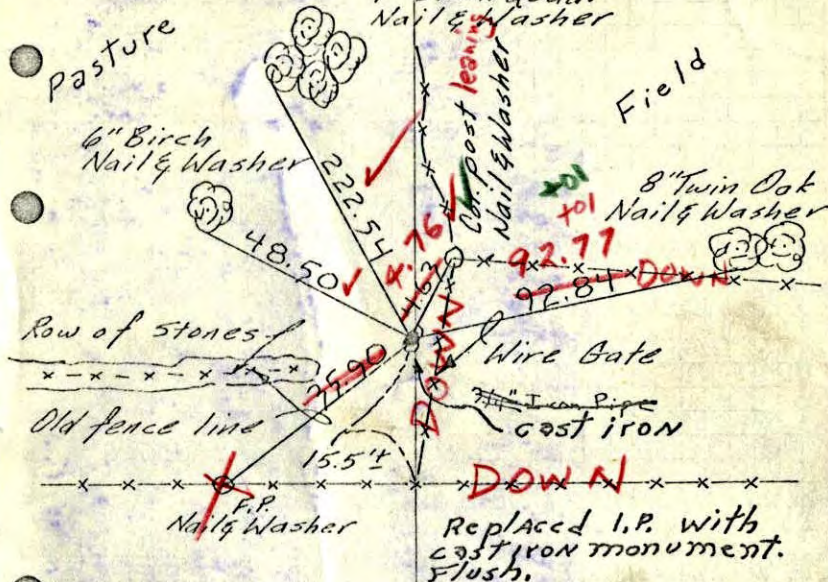

S.E. Cor. Sec. 25-33-25 ⁹⁸

Found 0.4' x 0.6' Field Stone
 Stone fits Old Cartwright ties
 replaced stone with 3/4" Iron Pipe
 replaced I.P. with cast iron monument
 flush

Oct 9, 1963
 J. Oliver
 E. Madson

Tie check
 Aug. 14, 1873
 B. Olson
 D. Brian
 D. Farmer

Field

TIE CHECK	TIE CHECK	TIE CHECK
8-9-82	7-25-79	7-29-76
P. ROSS	B. STEPHENS	C. ADAMS
P. HORNBY	D. STEPHENS	S. BRIEN
	P. ROSS	J. STEPHENS

ROLAND W. ANDERSON
 COUNTY SURVEYOR
 ANOKA COUNTY, MINNESOTA

TEMPERATURE CORRECTED
 AND HORIZONTALLY
 TAPED MEASUREMENTS

S.E. Cor. Sec. 25-33-25

Found 0.4' x 0.6' Field Stone
 Stone fits Old Cartwright ties
 Replaced Stone with 3/4" Iron Pipe.
 7" Birch Quad.
 Nail & Washer

Oct 9, 1963

J. Oliver
E. Madson

tie check

Aug. 26, 1965

M.D. Anderson

J. Dunlop

TEMPERATURE CORRECTED
AND HORIZONTALLY
TAPED MEASUREMENTS

ROLAND W. ANDERSON
COUNTY SURVEYOR
ANOKA COUNTY, MINNESOTA