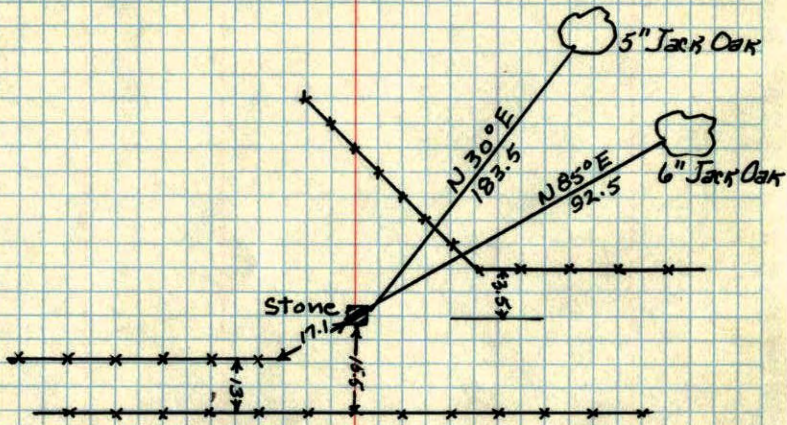

S.E. CORNER OF SEC. 25, T 33, R 25
STONE

Revised
11 Oct 63
J.O.

Aug 13, 1945
CARTWRIGHT