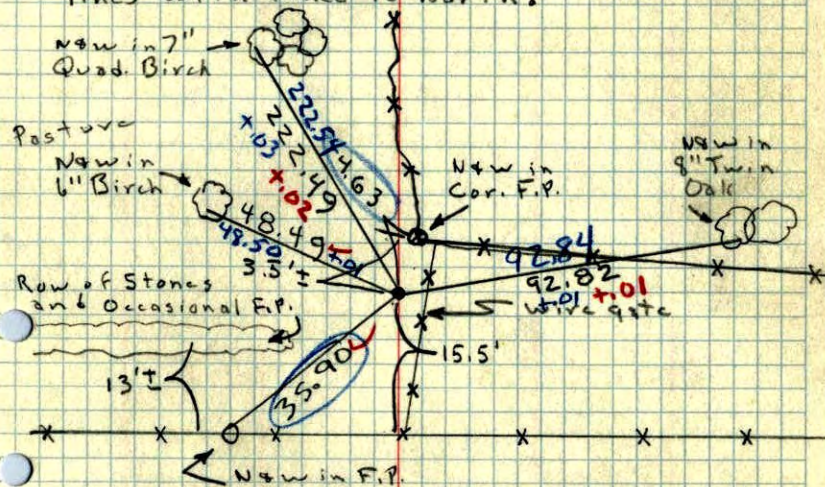

Oct 9, 1963

J. Oliver
E. Madson

tie check

Aug. 26, 1965

M.D. Anderson

J. Dunlop

TEMPERATURE CORRECTED
AND HORIZONTALLY
TAPED MEASUREMENTS

ROLAND W. ANDERSON
COUNTY SURVEYOR
ANOKA COUNTY, MINNESOTA

Entered
HL

Probable SE Cor. Sec. 25, T33, R25

Found 0.4' x 0.6' Field Stone Flush. Fits

Cartwrights 1945 remaining tie tree to a tenth,
and Fits his 3.5' and 15.5' dimensions to fences
good. Found no trace of tree at N30°E. Dug

down, found nothing. Replaced Stone with
3/4" x 18" I.P. down 0.4'. Set up over I.P. -
put 85° in gun-sighted tree, turned to Zero,

which falls 6° W of Magnetic North. Zero°
lines with fence to North.

9 Oct 63
80° ± 2