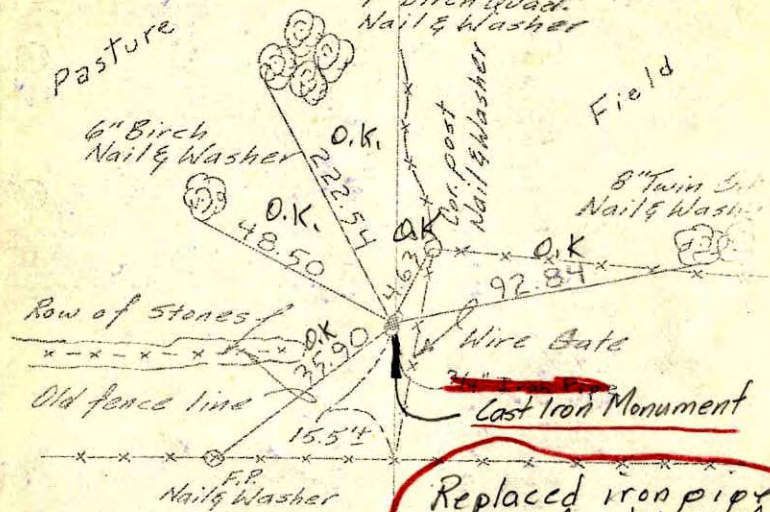

S.E. Cor. Sec. 25-33-25

Found 0.4' x 0.6' Field Stone

Stone fits Old Cartwright ties

Replaced Stone with 3/4" Iron Pipe,
7" Birch Quad,
Nail & Washer

Replaced iron pipe
with Cast Iron Mon.
flash
All ties good

Oct 9, 1963

J. Oliver
E. Madson

tie check

Aug. 26, 1965

M.D. Anderson

J. Dunlop

TEMPERATURE CORRECTED
AND HORIZONTALLY
TAPED MEASUREMENTS

ROLAND W. ANDERSON
COUNTY SURVEYOR
ANOKA COUNTY, MINNESOTA

Entered
HL

Probable SE Cor. Sec. 25, T33, R25

Found 0.4' x 0.6' Field Stone Flush. Fits

Cartwrights 1945 remaining tie tree to a tenth,
and Fits his 3.5' and 15.5' dimensions to fences
good. Found no trace of tree at N30°E. Dug

down, found nothing. Replaced Stone with
3/4" x 18" I.P. down 0.4'. Set up over I.P. -
put 85° in gun-sighted tree, turned to Zero,

which falls 6° W of Magnetic North. Zero°
lines with fence to North.