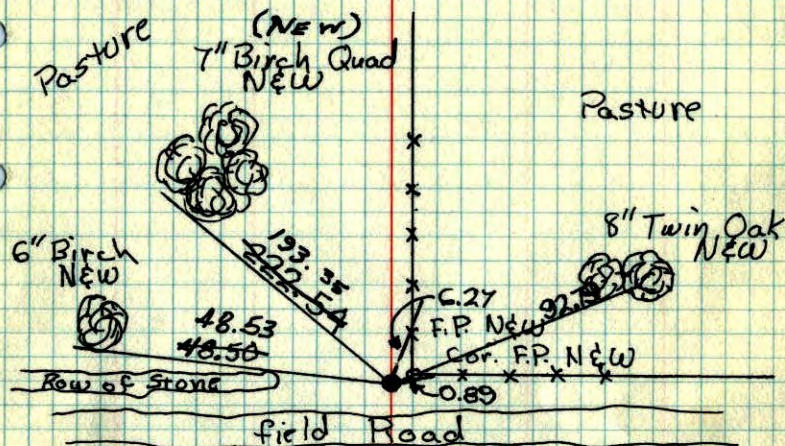

S.E. Cor. Sec. 25-33-25 ⁹⁸

Found 0.4' x 0.6' Field Stone
 Stone fits Old Cartwright ties
 replaced stone with 3/4" Iron Pipe
 replaced I.P. with cast iron monument
 flush

Oct 9, 1963
 J. Oliver
 E. Madson

TEMPERATURE CORRECTED
 AND HORIZONTALLY
 TAPED MEASUREMENTS

S.E. Cor. Sec. 25-33-25

Found 0.4' x 0.6' Field Stone
 Stone fits Old Cartwright ties
 Replaced Stone with 3/4" Iron Pipe.
 7" Birch Quad.
 Nail & Washer

Oct 9, 1963

J. Oliver
E. Madson

tie check

Aug. 26, 1965

M.D. Anderson

J. Dunlop

TEMPERATURE CORRECTED
AND HORIZONTALLY
TAPED MEASUREMENTS

ROLAND W. ANDERSON
COUNTY SURVEYOR
ANOKA COUNTY, MINNESOTA

Entered
HL

Probable SE Cor. Sec. 25, T33, R25

Found 0.4' x 0.6' Field Stone Flush. Fits

Cartwrights 1945 remaining tie tree to a tenth,
and Fits his 3.5' and 15.5' dimensions to fences
good. Found no trace of tree at N30°E. Dug