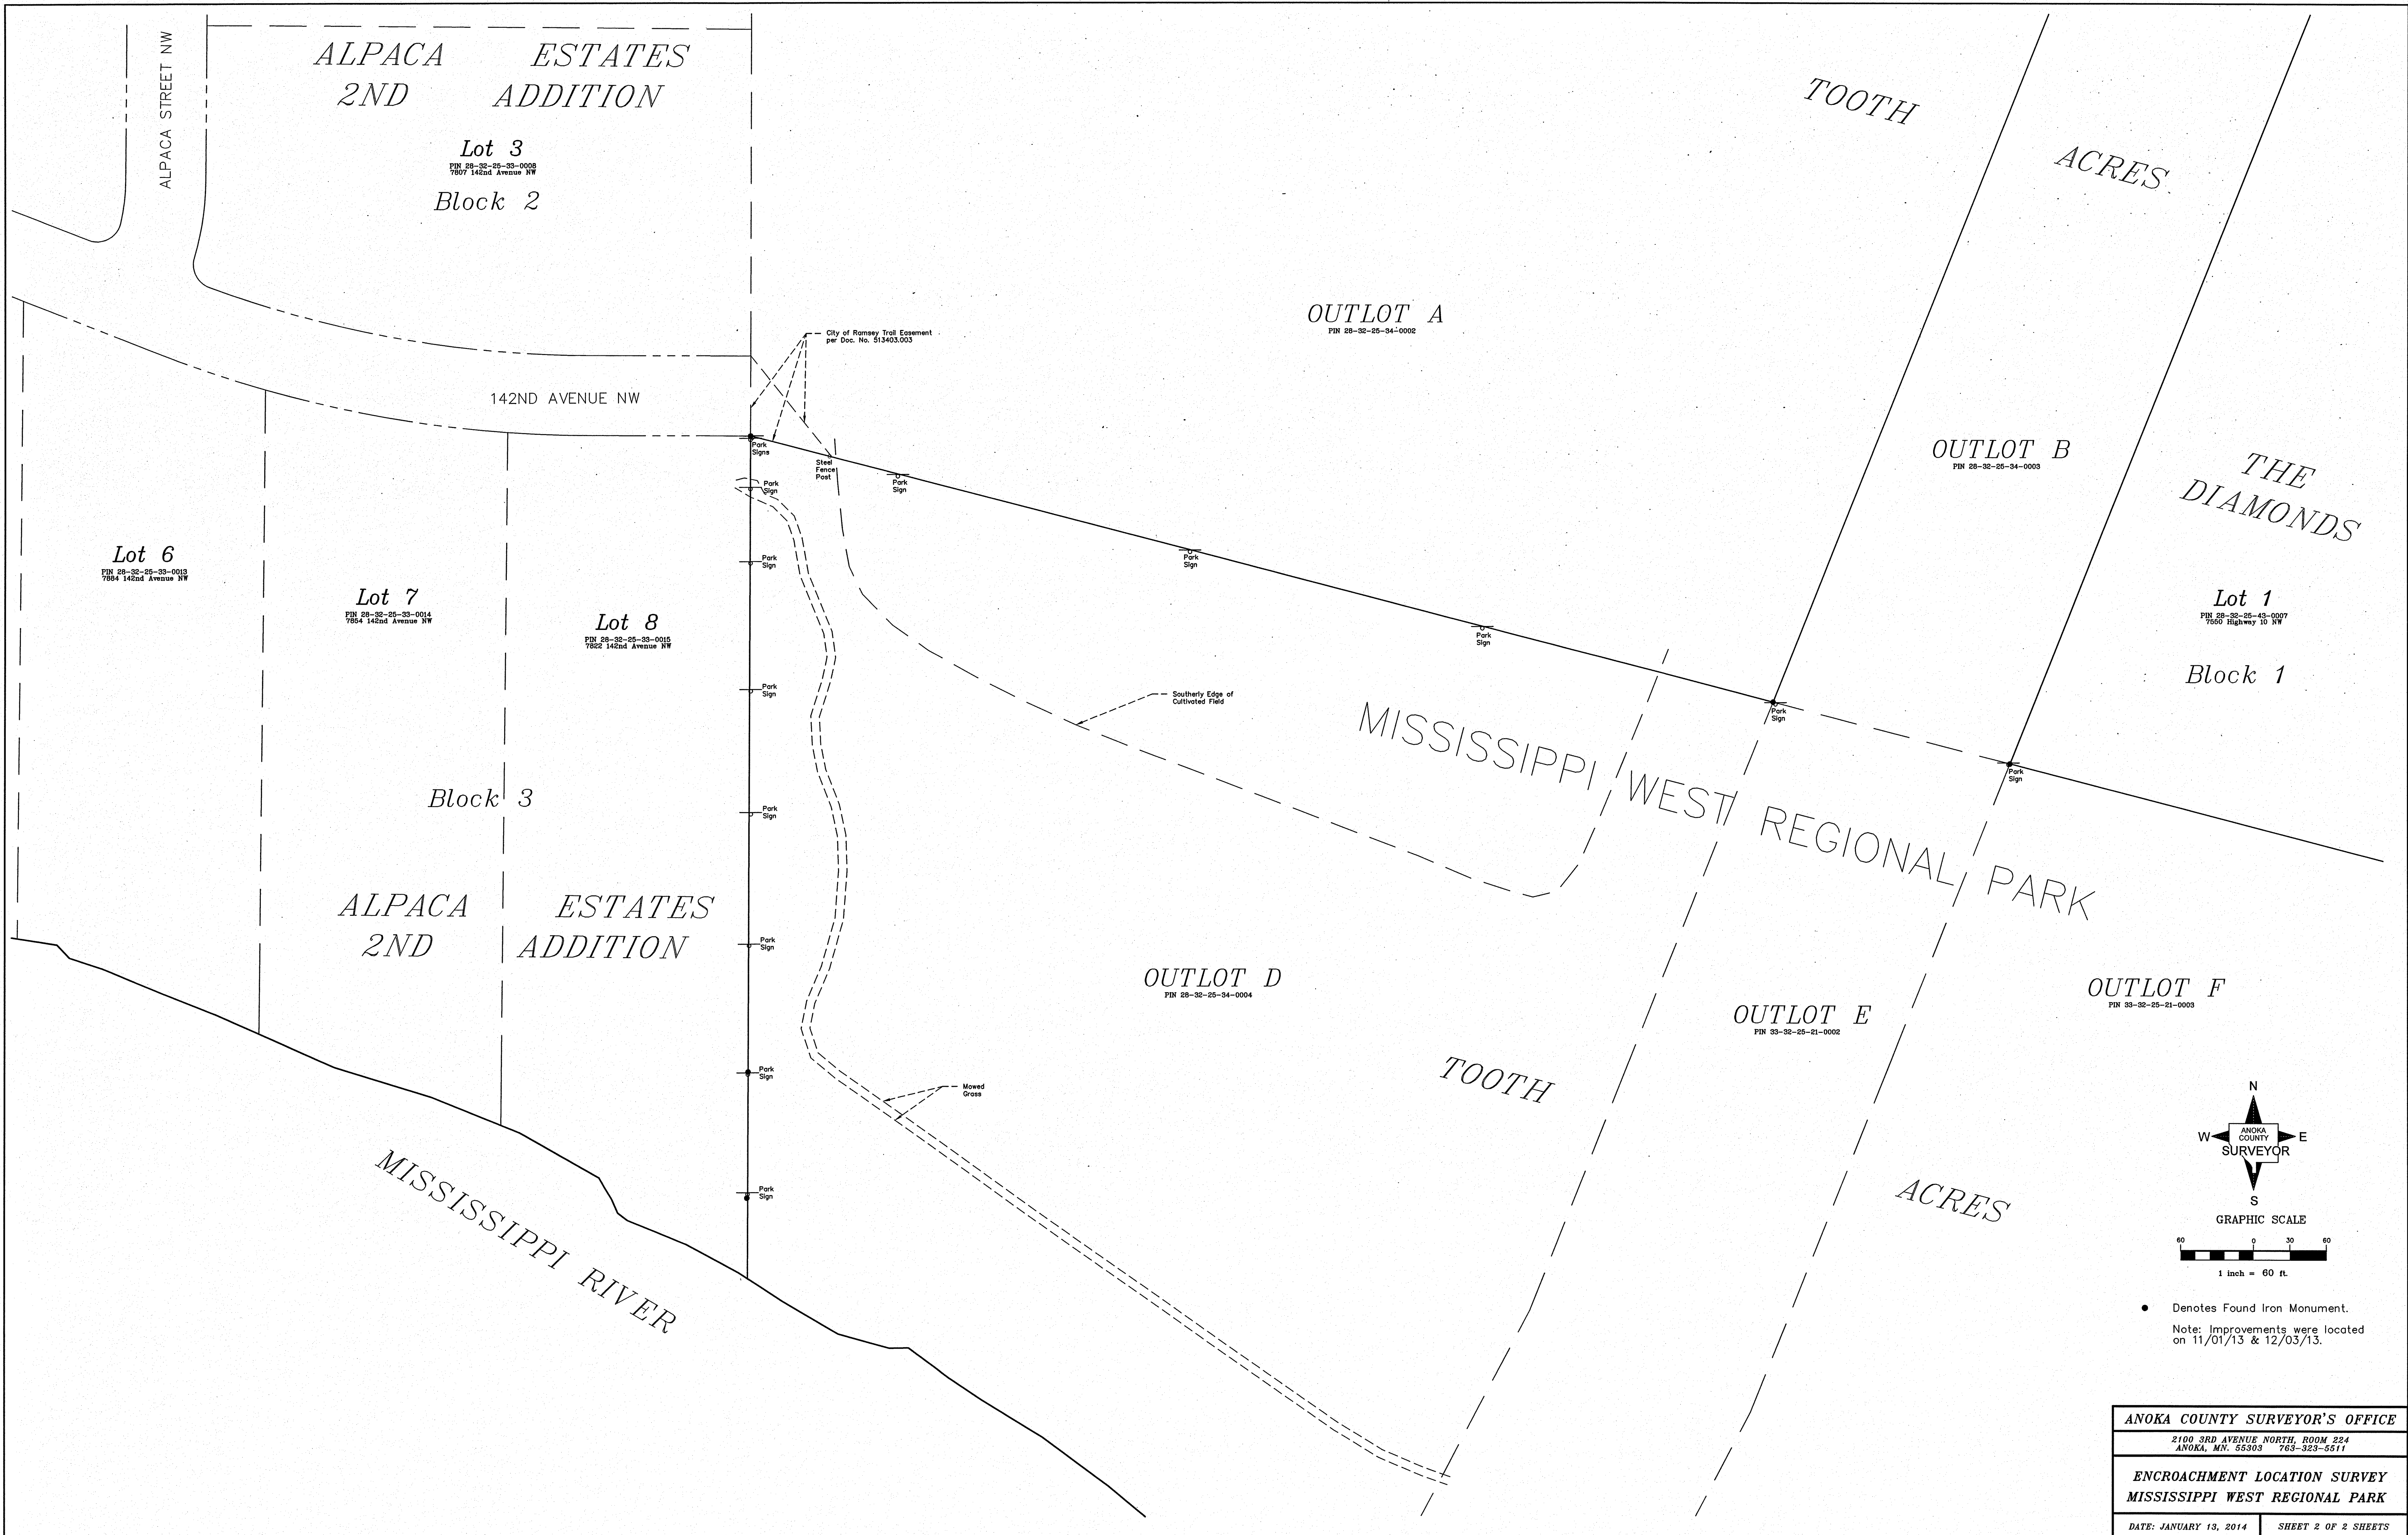

• Denotes Found Iron Monument.
Note: Improvements were located on 11/01/13 & 12/03/13.

ANOKA COUNTY SURVEYOR'S OFFICE	
2100 3RD AVENUE NORTH, ROOM 224 ANOKA, MN. 55303 763-323-5511	
ENCROACHMENT LOCATION SURVEY MISSISSIPPI WEST REGIONAL PARK	
DATE: JANUARY 13, 2014	SHEET 2 OF 2 SHEETS